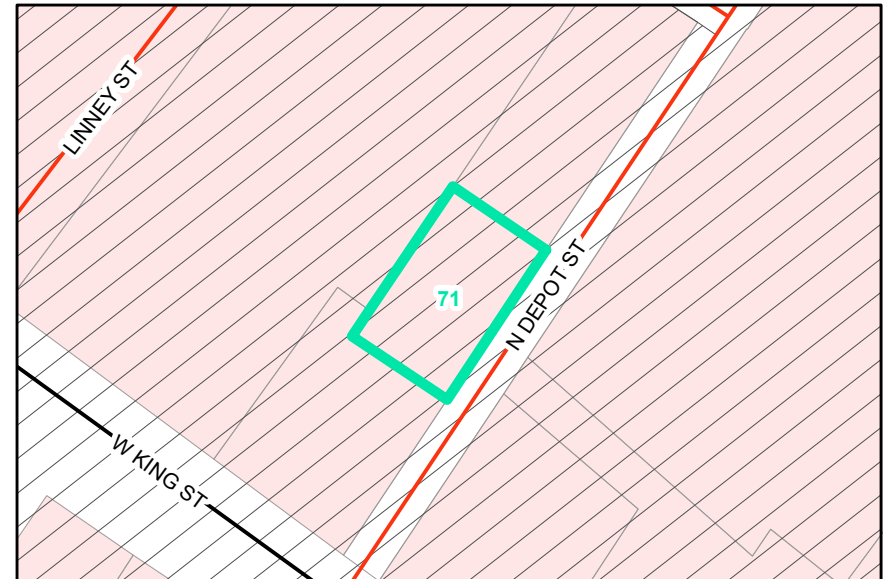

Map ID: 71

PIN: 2900-89-3300-000

Address: 129 N DEPOT ST

Property Owner: BOONE TOWN OF

Current Zoning: B1 Central Business

Current Use: Parking

Proposed Zoning: B1 Downtown Core

Historic District: Yes

Overview

Current Zoning

Proposed Zoning  Historic District