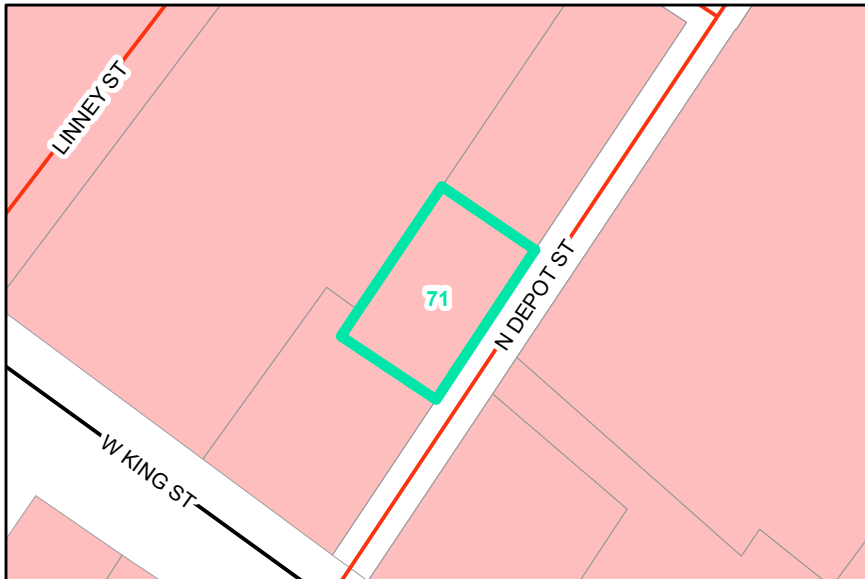

Map ID: 71

PIN: 2900-89-3300-000

Address: 129 N DEPOT ST

Property Owner: BOONE TOWN OF

Current Zoning: B1 Central Business

Current Use: Parking

Proposed Zoning: B1 Downtown Core

Historic District: Yes

Overview

Current Zoning

Proposed Zoning  Historic District