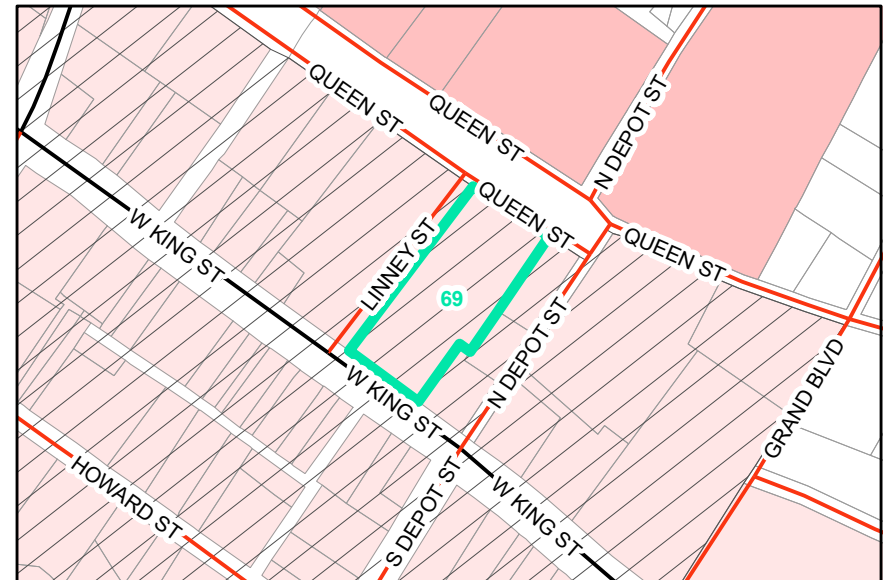

**Map ID:** 69  
**PIN:** 2900-89-2460-000  
**Address:** 680 W KING ST  
**Property Owner:** TOWN OF BOONE

**Current Zoning:** B1 Central Business  
**Current Use:** Government Use  
**Proposed Zoning:** B1 Downtown Core  
**Historic District:** Yes

Overview

Current Zoning

Proposed Zoning  Historic District