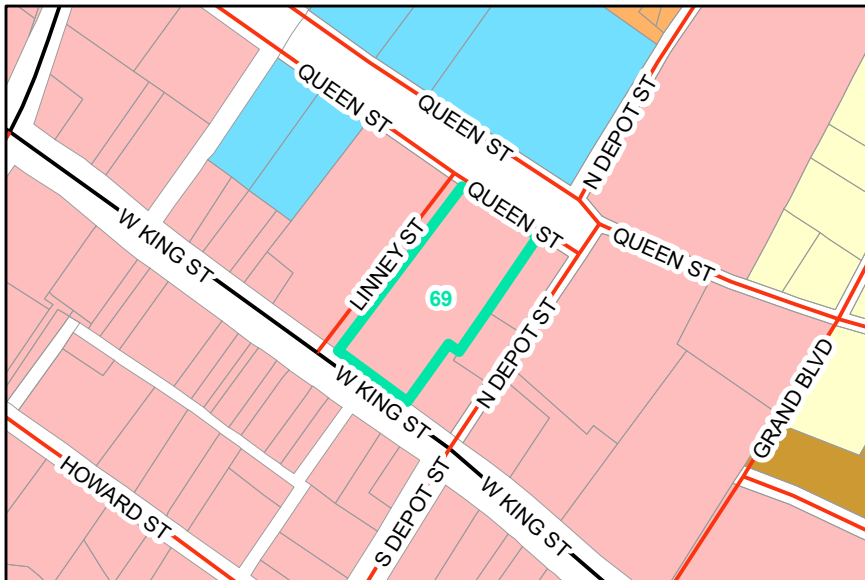

**Map ID:** 69  
**PIN:** 2900-89-2460-000  
**Address:** 680 W KING ST  
**Property Owner:** TOWN OF BOONE

**Current Zoning:** B1 Central Business  
**Current Use:** Government Use  
**Proposed Zoning:** B1 Downtown Core  
**Historic District:** Yes

Overview

Current Zoning

Proposed Zoning  Historic District