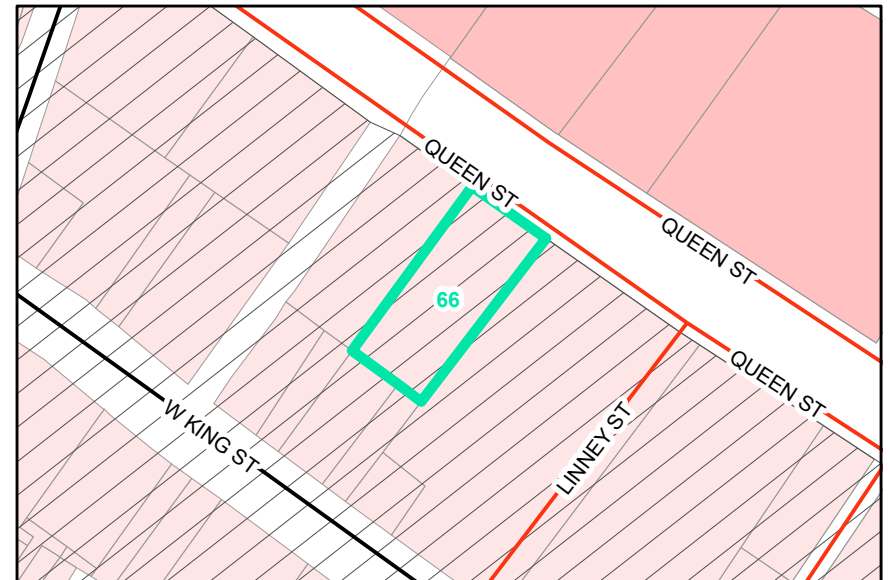

Map ID: 66
PIN: 2900-89-0578-000
Address: 237 QUEEN ST
Property Owner: LOVIN, J FULTON

Current Zoning: OI Office / Institutional
Current Use: Multi-Family
Proposed Zoning: B1 Downtown Core
Historic District: Yes

Overview

Current Zoning

Proposed Zoning  Historic District