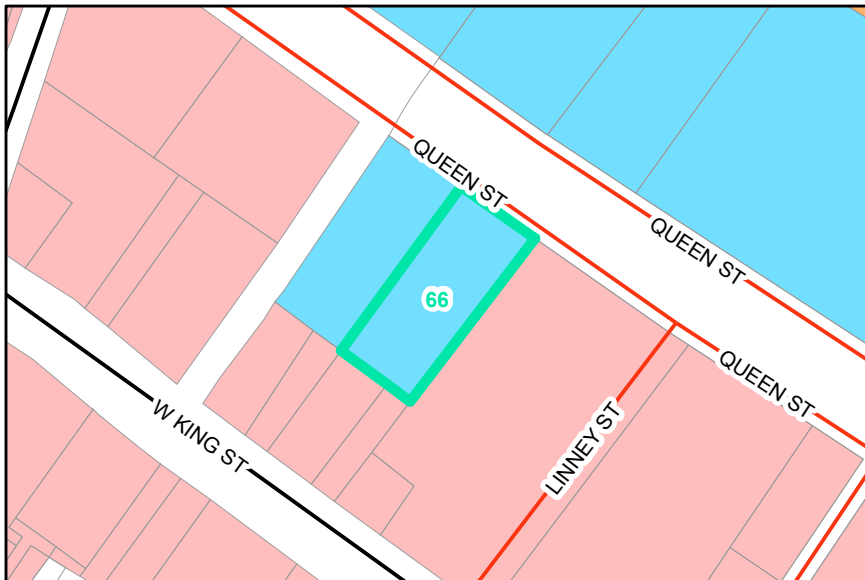

Map ID: 66
PIN: 2900-89-0578-000
Address: 237 QUEEN ST
Property Owner: LOVIN, J FULTON

Current Zoning: OI Office / Institutional
Current Use: Multi-Family
Proposed Zoning: B1 Downtown Core
Historic District: Yes

Overview

Current Zoning

Proposed Zoning  Historic District