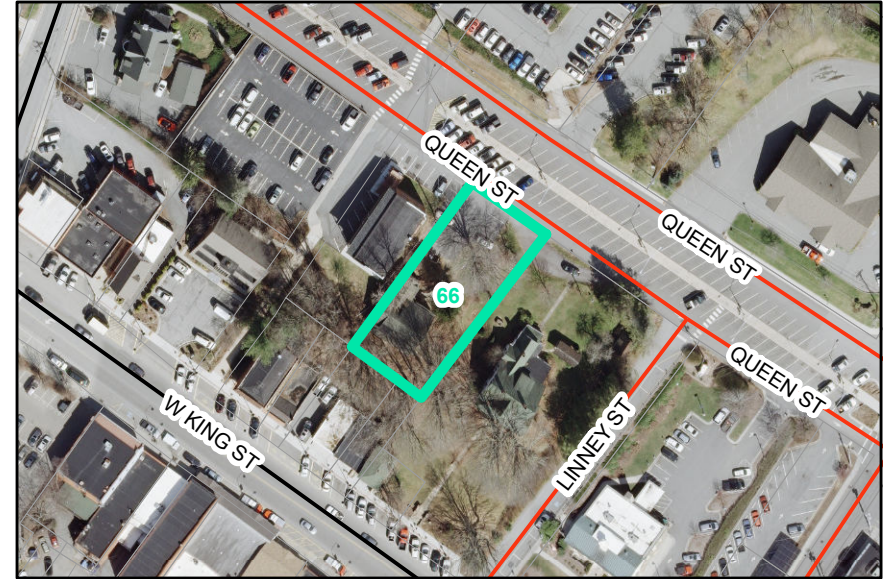

Map ID: 66
PIN: 2900-89-0578-000
Address: 237 QUEEN ST
Property Owner: LOVIN, J FULTON

Current Zoning: OI Office / Institutional
Current Use: Multi-Family
Proposed Zoning: B1 Downtown Core
Historic District: Yes

Overview

Current Zoning

Proposed Zoning  Historic District