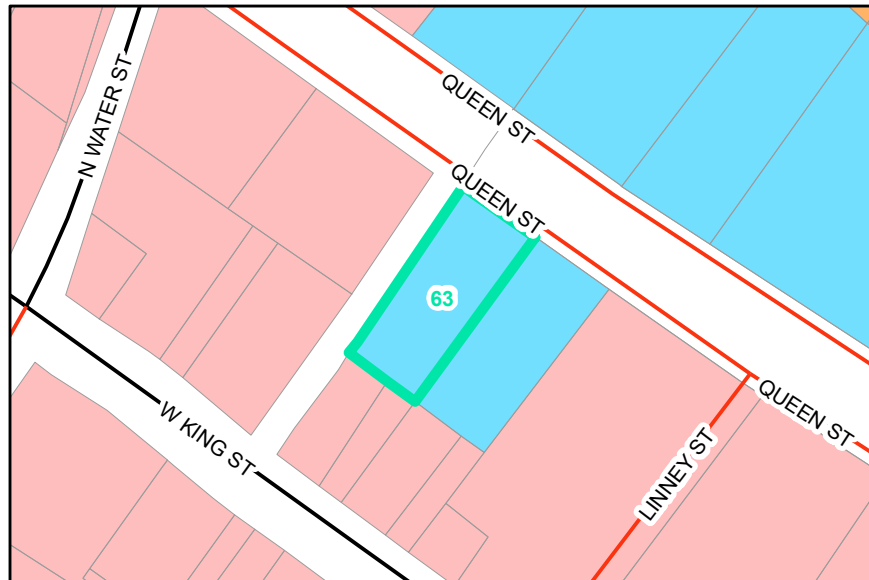

Map ID: 63

PIN: 2900-89-0611-000

Address: 247 QUEEN ST

Property Owner: WATERFALL INVESTMENTS, LLC

Current Zoning: OI Office / Institutional

Current Use: Multi-Family

Proposed Zoning: B1 Downtown Core

Historic District: Yes

Overview

Current Zoning

Proposed Zoning

Historic District