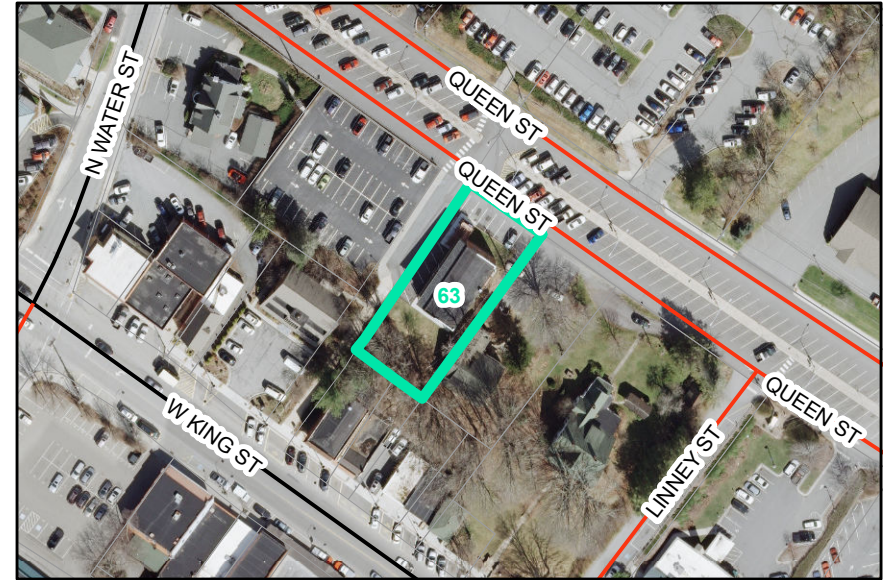

Map ID: 63

PIN: 2900-89-0611-000

Address: 247 QUEEN ST

Property Owner: WATERFALL INVESTMENTS, LLC

Current Zoning: OI Office / Institutional

Current Use: Multi-Family

Proposed Zoning: B1 Downtown Core

Historic District: Yes

Overview

Current Zoning

Proposed Zoning

Historic District