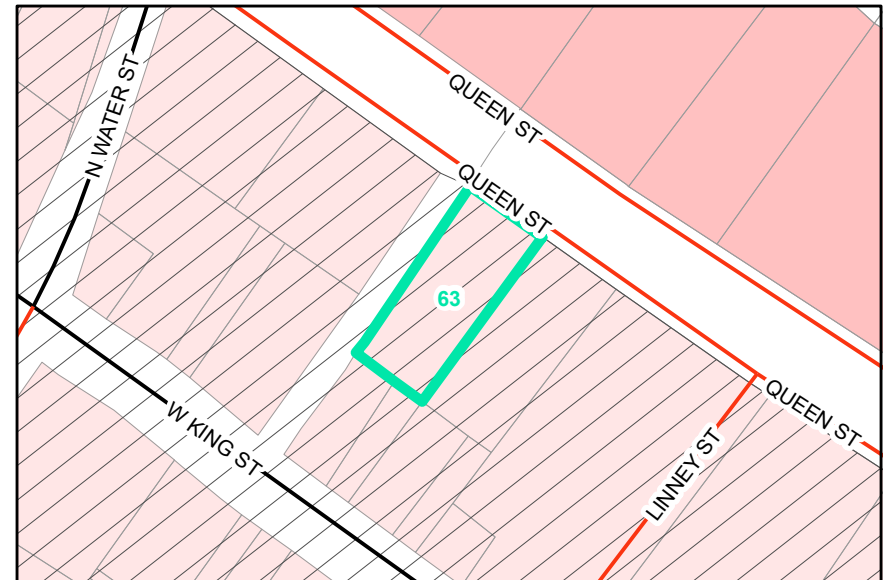

Map ID: 63

PIN: 2900-89-0611-000

Address: 247 QUEEN ST

Property Owner: WATERFALL INVESTMENTS, LLC

Current Zoning: OI Office / Institutional

Current Use: Multi-Family

Proposed Zoning: B1 Downtown Core

Historic District: Yes

Overview

Current Zoning

Proposed Zoning

Historic District