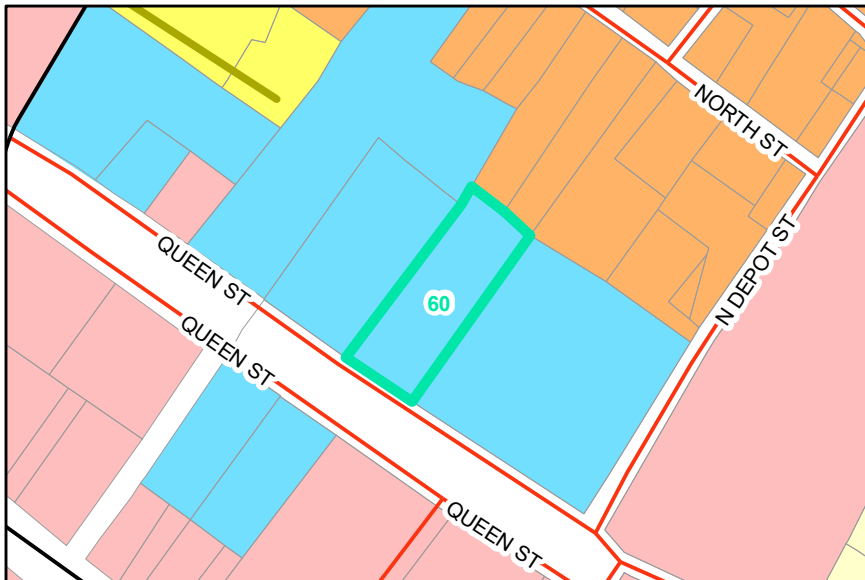

Map ID: 60

PIN: 2900-89-2756-000

Address: QUEEN ST PARKING LOT

Property Owner: BOONE TOWN OF

Current Zoning: OI Office / Institutional

Current Use: Other

Proposed Zoning: B1 Downtown Interface

Historic District: No

Overview

Current Zoning

Proposed Zoning

Historic District