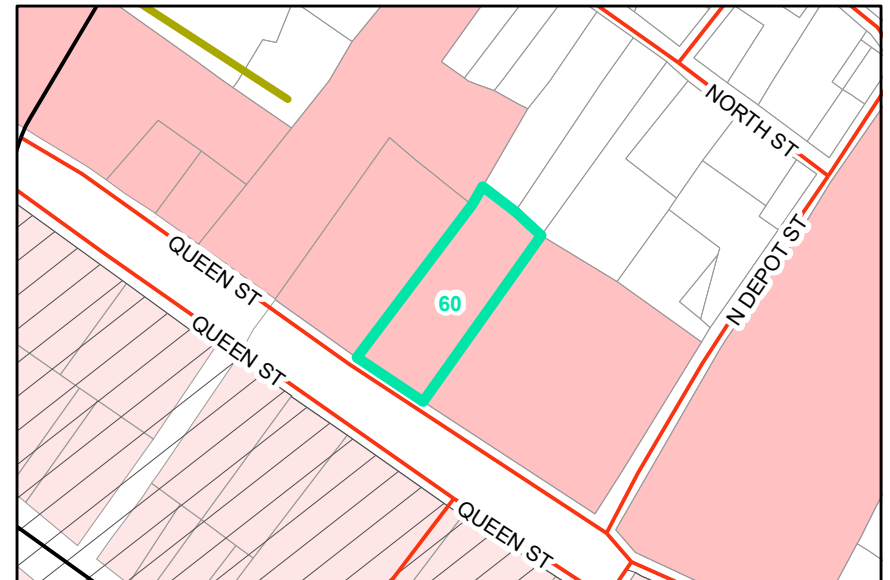

Map ID: 60

PIN: 2900-89-2756-000

Address: QUEEN ST PARKING LOT

Property Owner: BOONE TOWN OF

Current Zoning: OI Office / Institutional

Current Use: Other

Proposed Zoning: B1 Downtown Interface

Historic District: No

Overview

Current Zoning

Proposed Zoning

Historic District