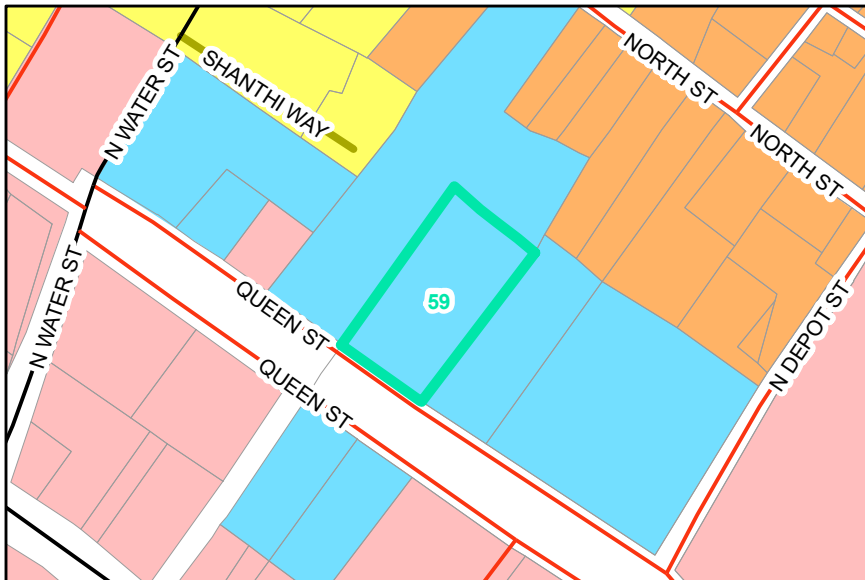

Map ID: 59

PIN: 2900-89-1872-000

Address: QUEEN ST PARKING LOT

Property Owner: BOONE TOWN OF

Current Zoning: OI Office / Institutional

Current Use: Other

Proposed Zoning: B1 Downtown Interface

Historic District: No

Overview

Current Zoning

Proposed Zoning

 Historic District