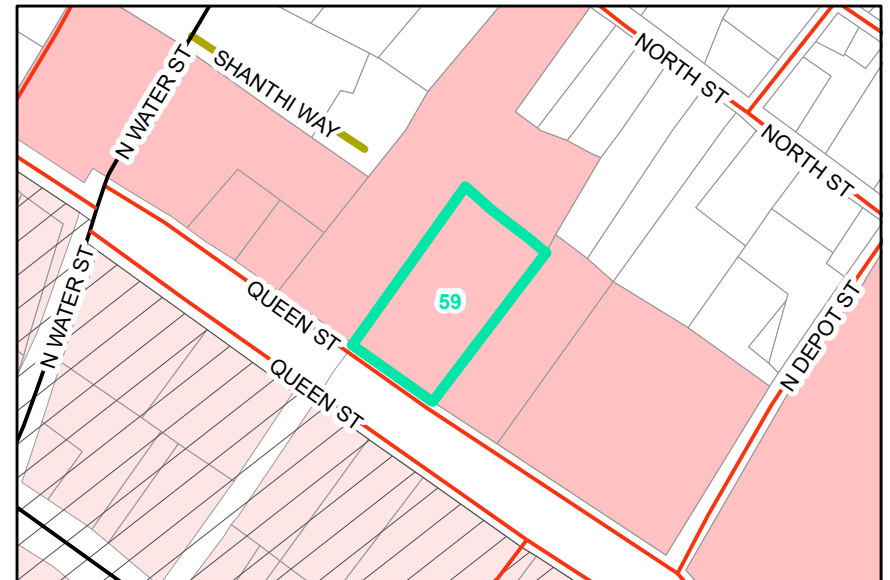

Map ID: 59

PIN: 2900-89-1872-000

Address: QUEEN ST PARKING LOT

Property Owner: BOONE TOWN OF

Current Zoning: OI Office / Institutional

Current Use: Other

Proposed Zoning: B1 Downtown Interface

Historic District: No

Overview

Current Zoning

Proposed Zoning

 Historic District