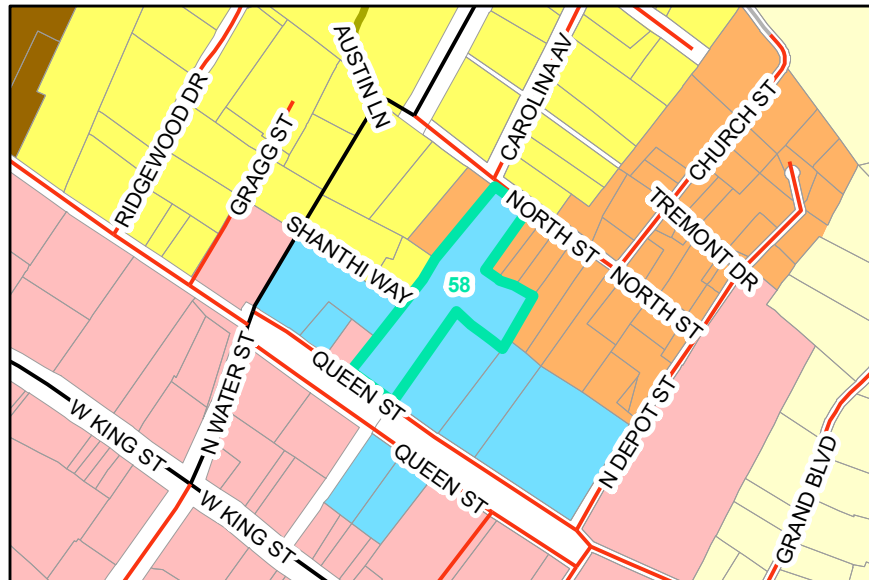

Map ID: 58

PIN: 2901-80-2018-000

Address: QUEEN ST PARKING LOT

Property Owner: BOONE TOWN OF

Current Zoning: OI Office / Institutional

Current Use: Other

Proposed Zoning: B1 Downtown Interface

Historic District: No

Overview

Current Zoning

Proposed Zoning

Historic District