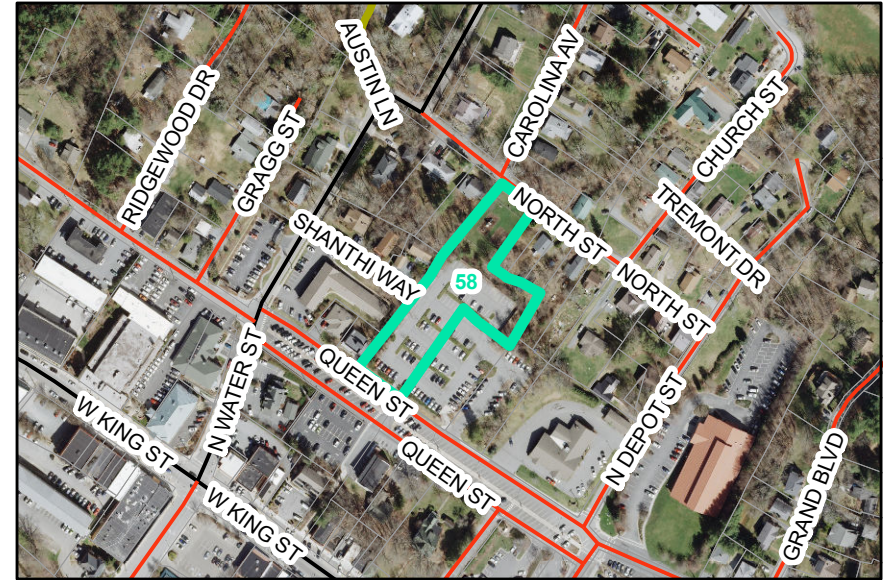

Map ID: 58

PIN: 2901-80-2018-000

Address: QUEEN ST PARKING LOT

Property Owner: BOONE TOWN OF

Current Zoning: OI Office / Institutional

Current Use: Other

Proposed Zoning: B1 Downtown Interface

Historic District: No

Overview

Current Zoning

Proposed Zoning

Historic District