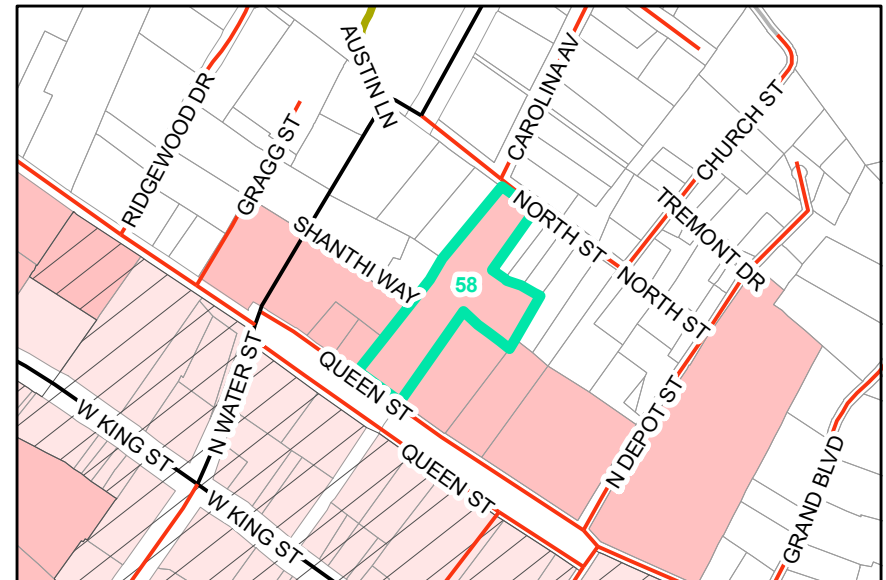

Map ID: 58

PIN: 2901-80-2018-000

Address: QUEEN ST PARKING LOT

Property Owner: BOONE TOWN OF

Current Zoning: OI Office / Institutional

Current Use: Other

Proposed Zoning: B1 Downtown Interface

Historic District: No

Overview

Current Zoning

Proposed Zoning

Historic District