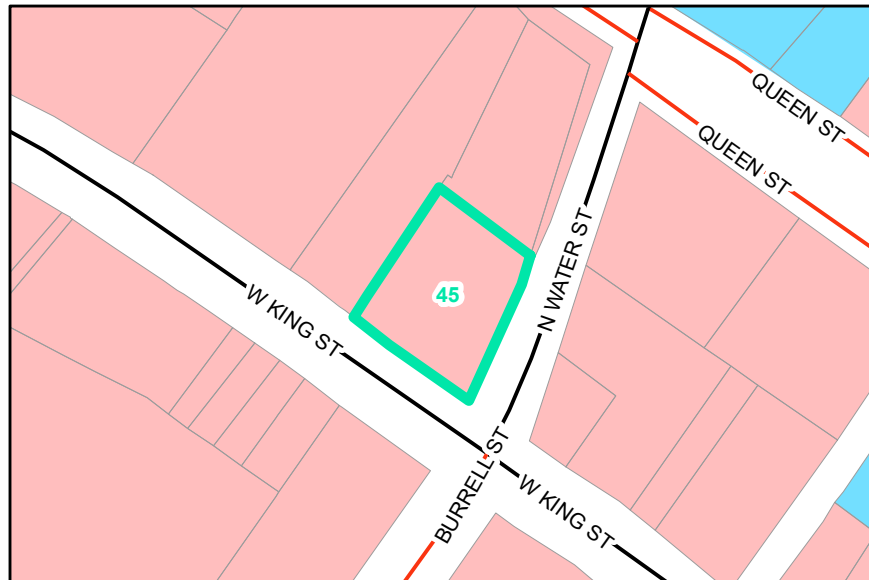

Map ID: 45
PIN: 2900-79-6741-000
Address: 814 W KING ST
Property Owner: WATAUGA COUNTY

Current Zoning: B1 Central Business
Current Use: Government Use
Proposed Zoning: B1 Downtown Core
Historic District: Yes

Overview

Current Zoning

Proposed Zoning  Historic District