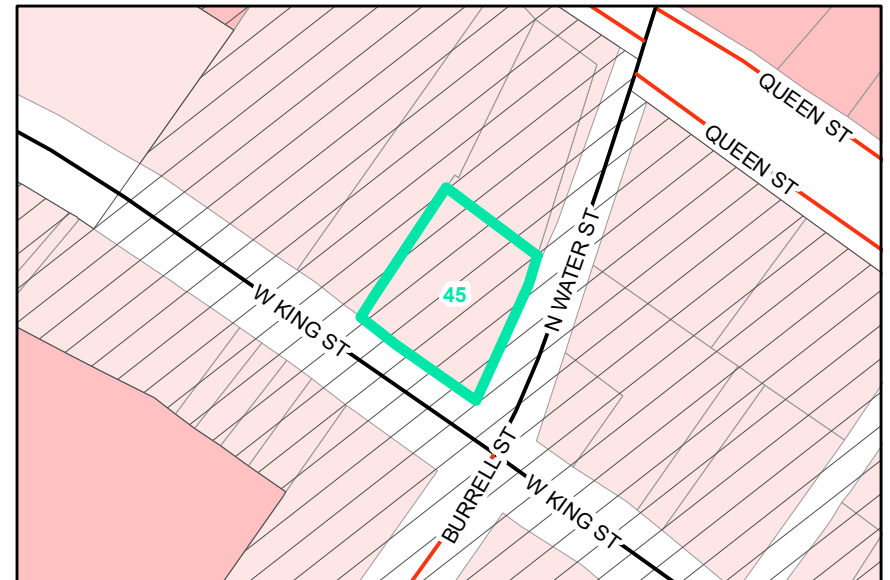

Map ID: 45
PIN: 2900-79-6741-000
Address: 814 W KING ST
Property Owner: WATAUGA COUNTY

Current Zoning: B1 Central Business
Current Use: Government Use
Proposed Zoning: B1 Downtown Core
Historic District: Yes

Overview

Current Zoning

Proposed Zoning  Historic District