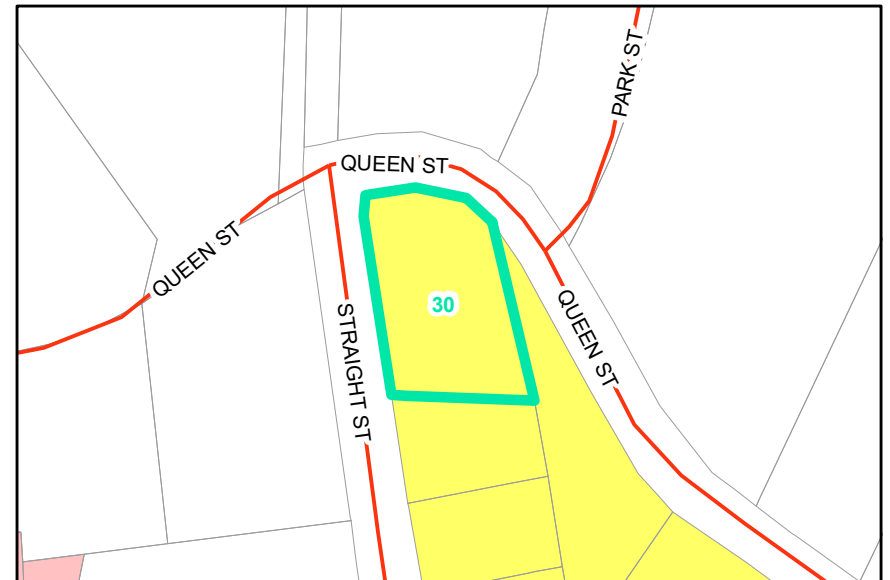

Map ID: 30

PIN: 2901-70-1306-000

Address: 489 QUEEN ST

Property Owner: WILSON, JUANITA LIFE ESTATE

Current Zoning: B1 Central Business

Current Use: Single-Family/Two-Family

Proposed Zoning: R1A

Historic District: No

Overview

Current Zoning

Proposed Zoning

Historic District