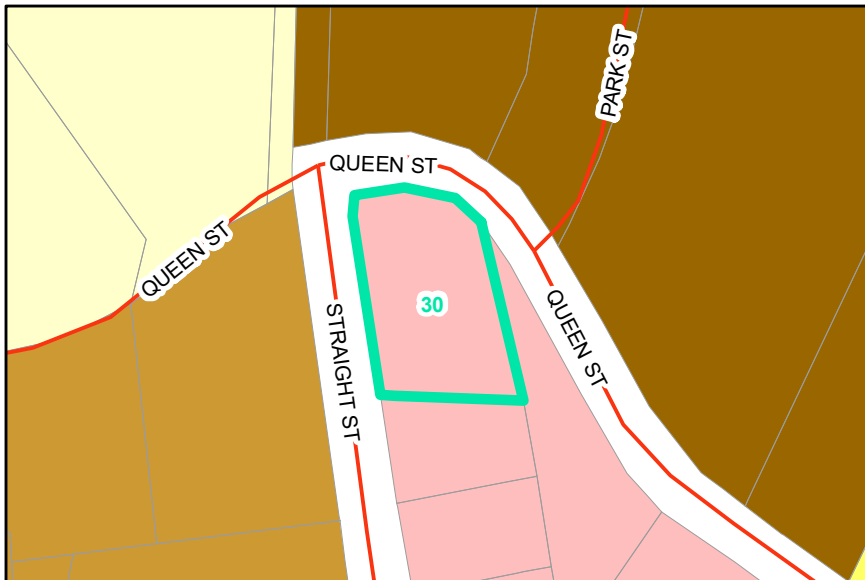

Map ID: 30

PIN: 2901-70-1306-000

Address: 489 QUEEN ST

Property Owner: WILSON, JUANITA LIFE ESTATE

Current Zoning: B1 Central Business

Current Use: Single-Family/Two-Family

Proposed Zoning: R1A

Historic District: No

Overview

Current Zoning

Proposed Zoning

Historic District