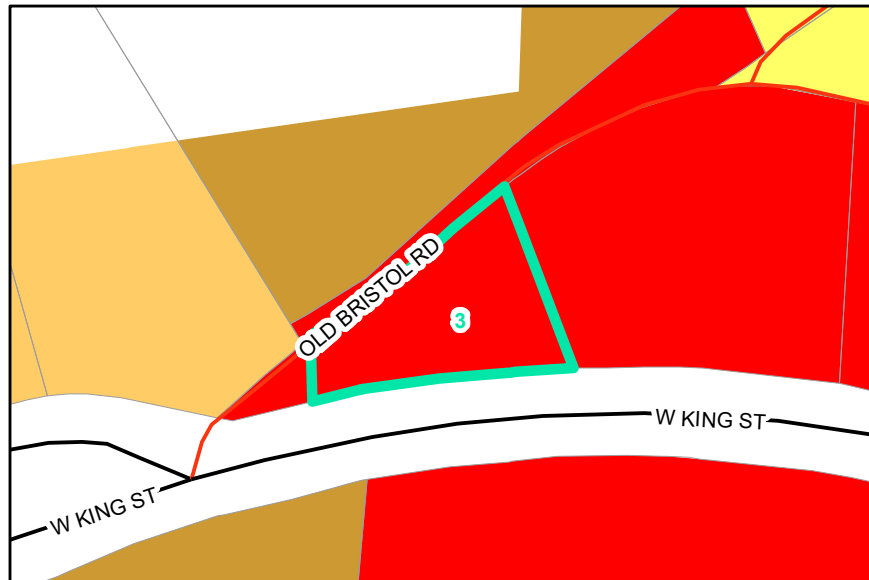

Map ID: 3

PIN: 2901-40-8503-000

Address: 1358 W KING ST

Property Owner: LITTLE, THOMAS G, BLEVINS, WILLIAM H

Current Zoning: B3 General Business

Current Use: Retail

Proposed Zoning: B1 Downtown Interface

Historic District: No

Overview

Current Zoning

Proposed Zoning  Historic District