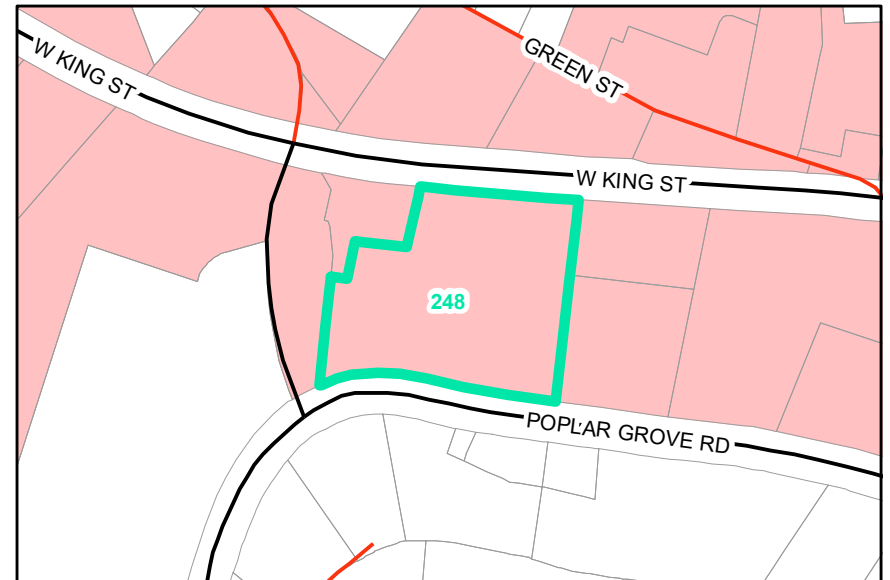

Map ID: 248

PIN: 2900-69-3831-000

Address: 1043 W KING ST

Property Owner: TEMPLE OF THE HIGH COUNTRY INC

Current Zoning: B1 Central Business

Current Use: Religious Assembly

Proposed Zoning: B1 Downtown Interface

Historic District: No

Overview

Current Zoning

Proposed Zoning  Historic District