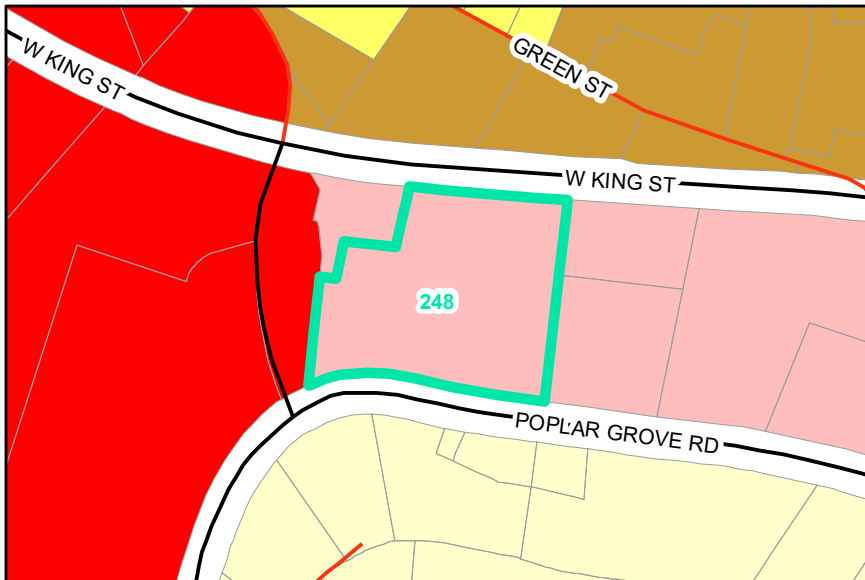

Map ID: 248

PIN: 2900-69-3831-000

Address: 1043 W KING ST

Property Owner: TEMPLE OF THE HIGH COUNTRY INC

Current Zoning: B1 Central Business

Current Use: Religious Assembly

Proposed Zoning: B1 Downtown Interface

Historic District: No

Overview

Current Zoning

Proposed Zoning  Historic District