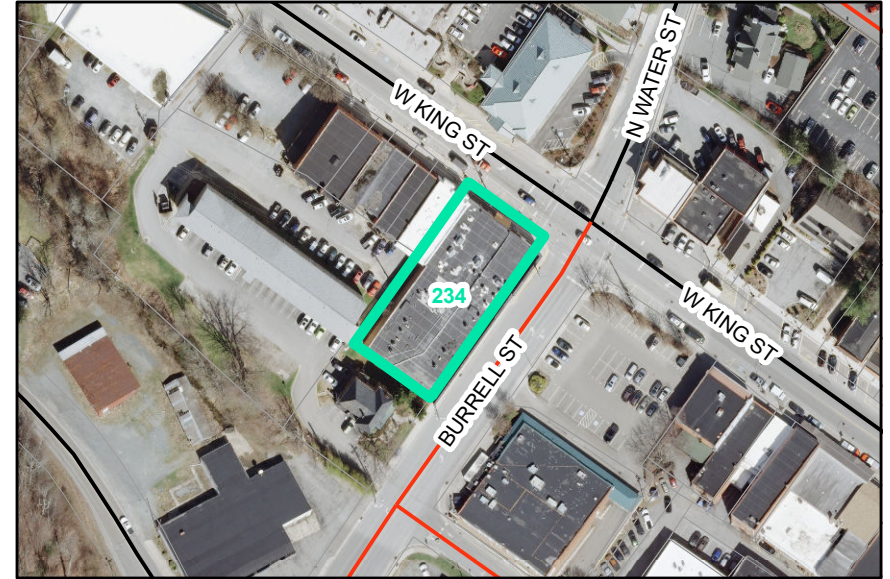

Map ID: 234

PIN: 2900-79-5599-000

Address: 805 W KING ST / 138 BURRELL ST

Property Owner: L D AND B OF BOONE, LLC

Current Zoning: B1 Central Business

Current Use: Mixed-Use Multi-Family And Commercial

Proposed Zoning: B1 Downtown Core

Historic District: Yes

Overview