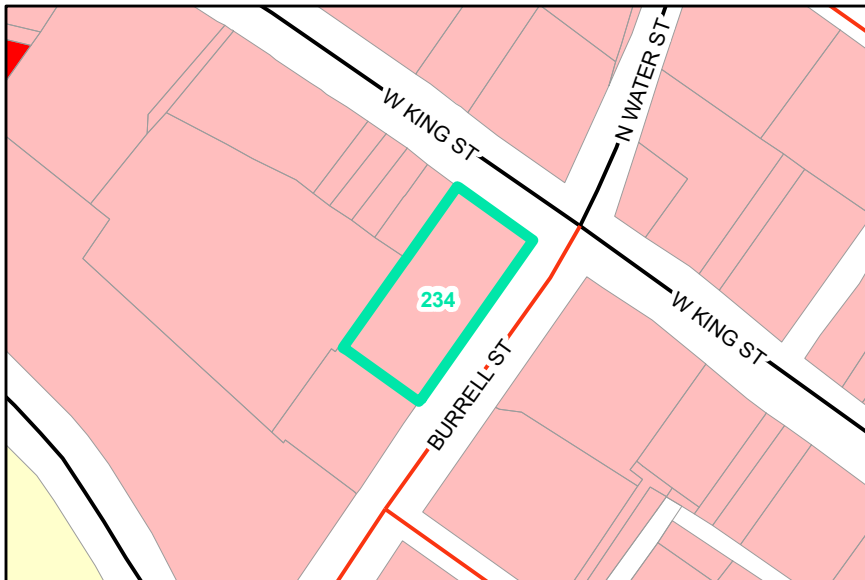

Map ID: 234

PIN: 2900-79-5599-000

Address: 805 W KING ST / 138 BURRELL ST

Property Owner: L D AND B OF BOONE, LLC

Current Zoning: B1 Central Business

Current Use: Mixed-Use Multi-Family And Commercial

Proposed Zoning: B1 Downtown Core

Historic District: Yes

Overview

Current Zoning

Proposed Zoning

Historic District