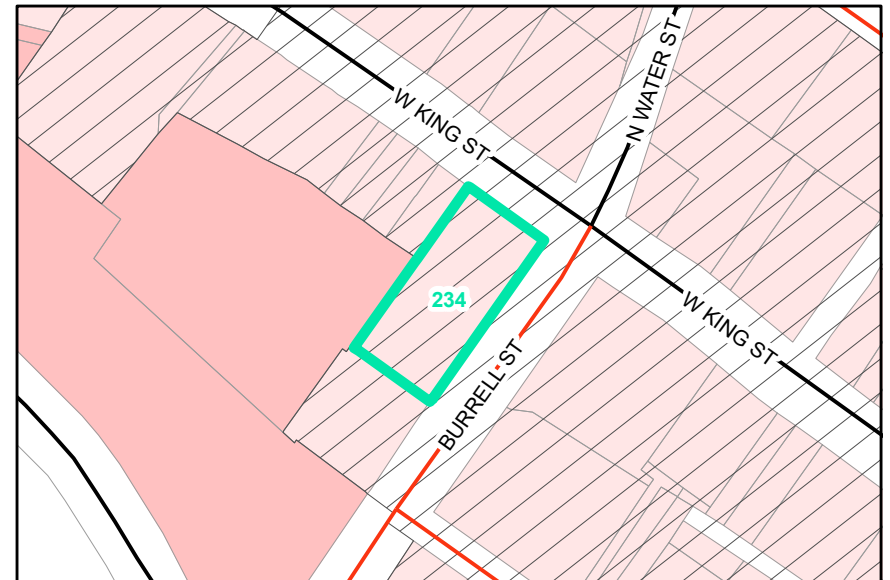

Map ID: 234

PIN: 2900-79-5599-000

Address: 805 W KING ST / 138 BURRELL ST

Property Owner: L D AND B OF BOONE, LLC

Current Zoning: B1 Central Business

Current Use: Mixed-Use Multi-Family And Commercial

Proposed Zoning: B1 Downtown Core

Historic District: Yes

Overview

Current Zoning

Proposed Zoning

Historic District