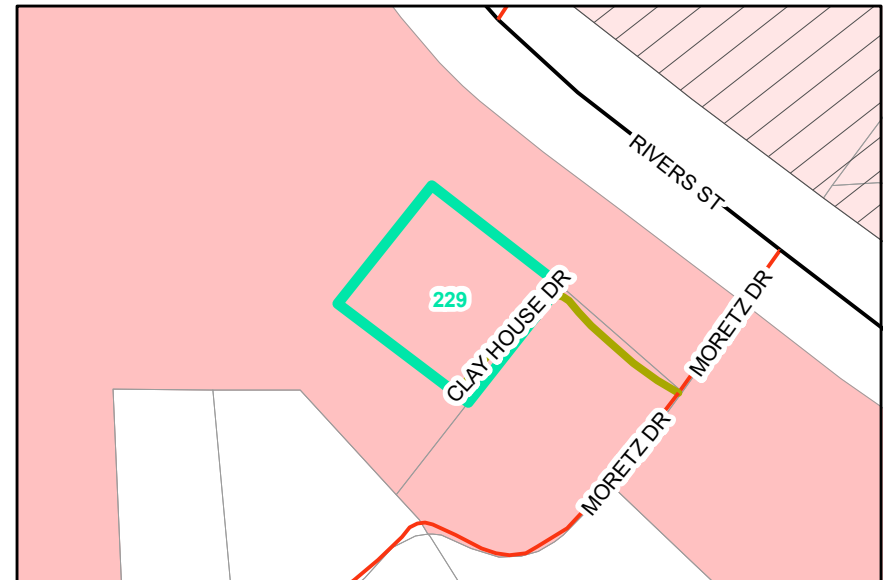

Map ID: 229

PIN: 2900-78-3934-000

Address: 150 CLAY HOUSE DR

Property Owner: BOONE TOWN OF

Current Zoning: R1 Single Family Residential

Current Use: Government Use

Proposed Zoning: B1 Downtown Interface

Historic District: No

Overview

Current Zoning

Proposed Zoning

Historic District