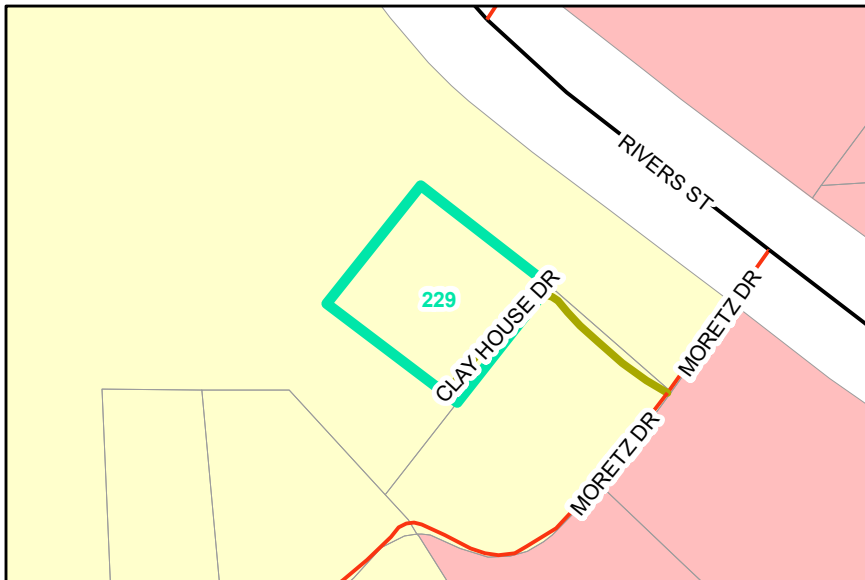

Map ID: 229

PIN: 2900-78-3934-000

Address: 150 CLAY HOUSE DR

Property Owner: BOONE TOWN OF

Current Zoning: R1 Single Family Residential

Current Use: Government Use

Proposed Zoning: B1 Downtown Interface

Historic District: No

Overview

Current Zoning

Proposed Zoning

Historic District