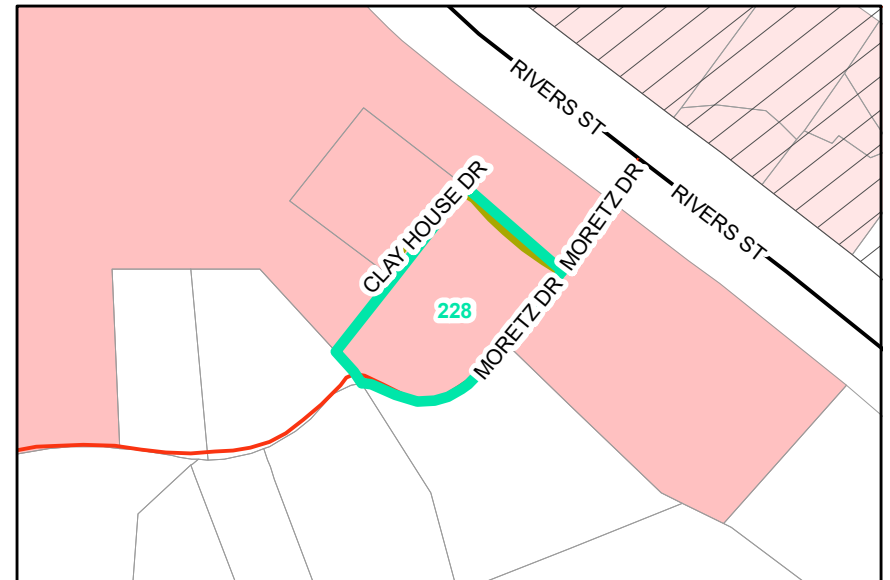

Map ID: 228
PIN: 2900-78-3881-000
Address: 122 MORETZ ST
Property Owner: BOONE TOWN OF

Current Zoning: R1 Single Family Residential
Current Use: Government Use
Proposed Zoning: B1 Downtown Interface
Historic District: No

Overview

Current Zoning

Proposed Zoning  Historic District