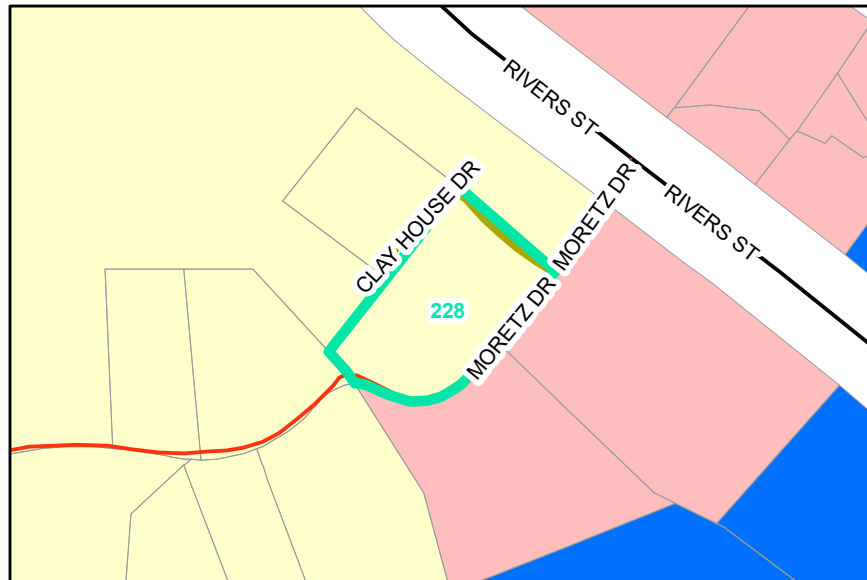

Map ID: 228
PIN: 2900-78-3881-000
Address: 122 MORETZ ST
Property Owner: BOONE TOWN OF

Current Zoning: R1 Single Family Residential
Current Use: Government Use
Proposed Zoning: B1 Downtown Interface
Historic District: No

Overview

Current Zoning

Proposed Zoning  Historic District