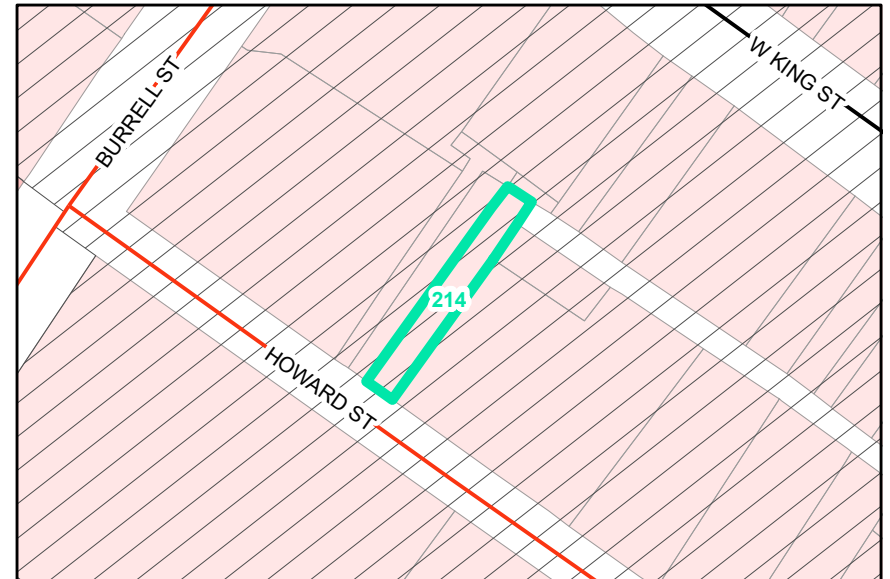

Map ID: 214

PIN: 2900-79-7397-000

Address:

Property Owner: TOWN OF BOONE

Current Zoning:

Current Use: Government Use

Proposed Zoning: B1 Downtown Core

Historic District: Yes

Overview

Current Zoning

Proposed Zoning

Historic District