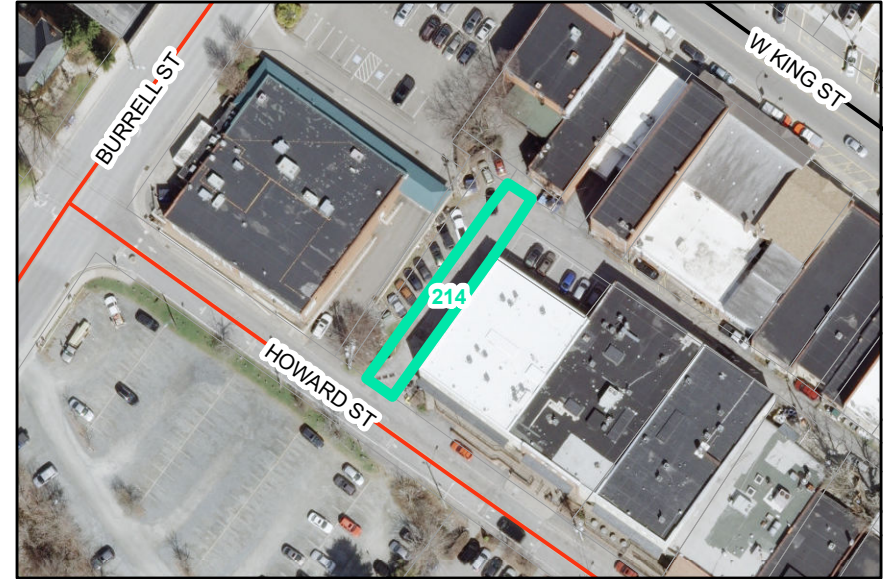

Map ID: 214

PIN: 2900-79-7397-000

Address:

Property Owner: TOWN OF BOONE

Current Zoning:

Current Use: Government Use

Proposed Zoning: B1 Downtown Core

Historic District: Yes