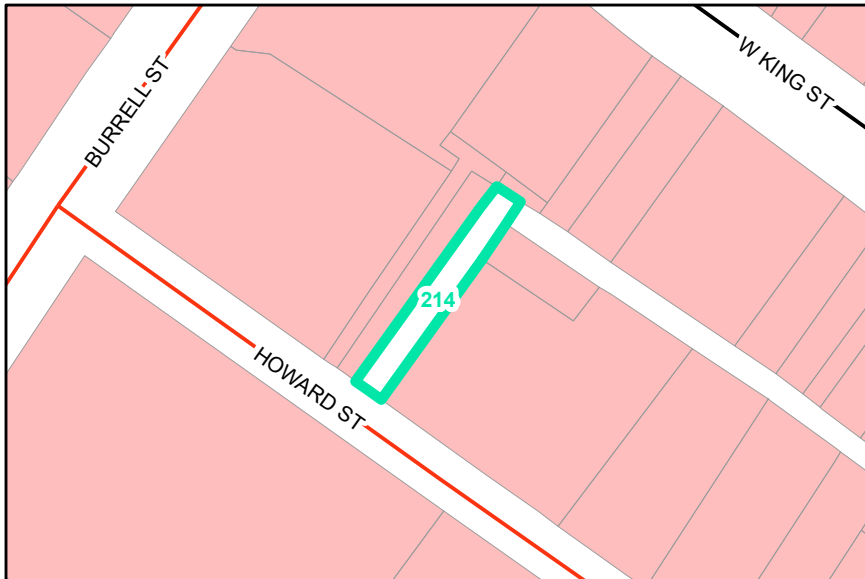

Current Zoning