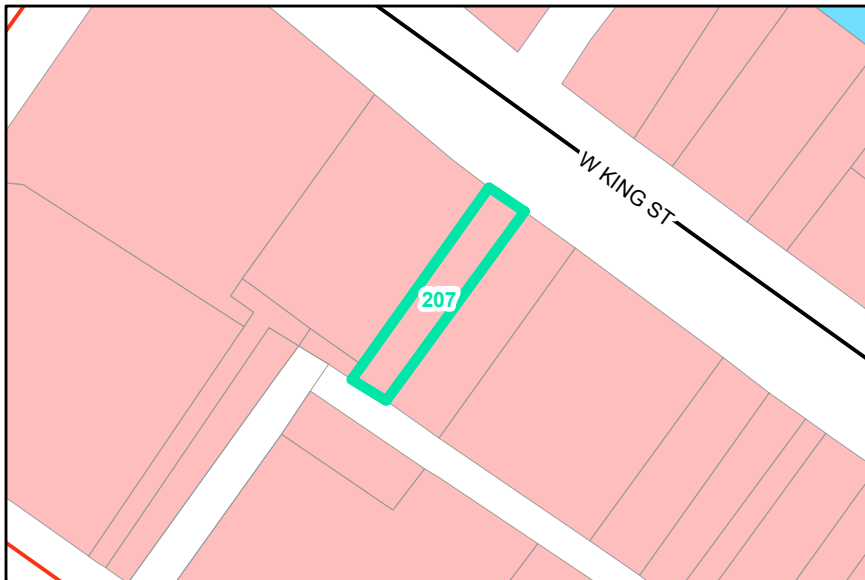

Map ID: 207
PIN: 2900-79-8316-000
Address: 743 W KING ST
Property Owner: SMITH, BENJAMIN A

Current Zoning: B1 Central Business
Current Use: Retail
Proposed Zoning: B1 Downtown Core
Historic District: Yes

Overview

Current Zoning

Proposed Zoning  Historic District