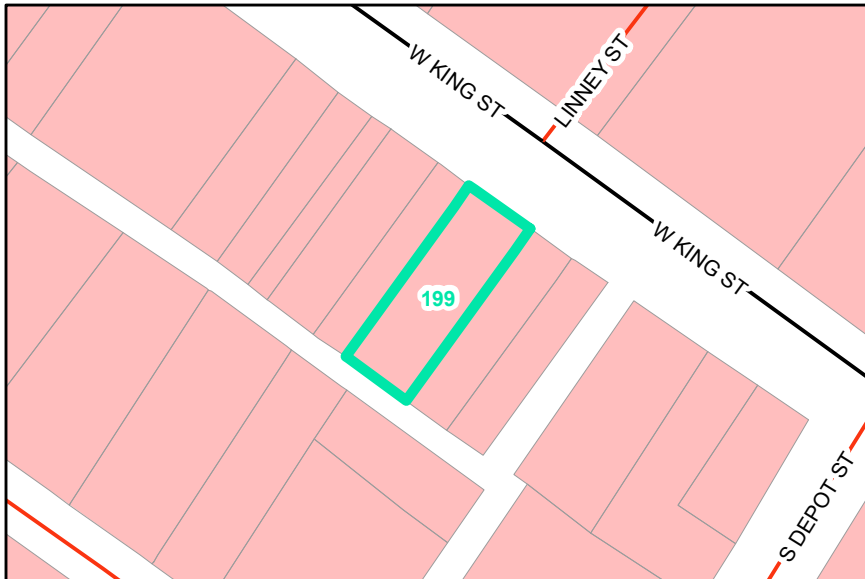

**Map ID:** 199  
**PIN:** 2900-89-0220-000  
**Address:** 693 W KING ST  
**Property Owner:** SHEAR LUCK, LLC

**Current Zoning:** B1 Central Business  
**Current Use:** Mixed-Use Commercial  
**Proposed Zoning:** B1 Downtown Core  
**Historic District:** Yes

Overview

Current Zoning

Proposed Zoning  Historic District