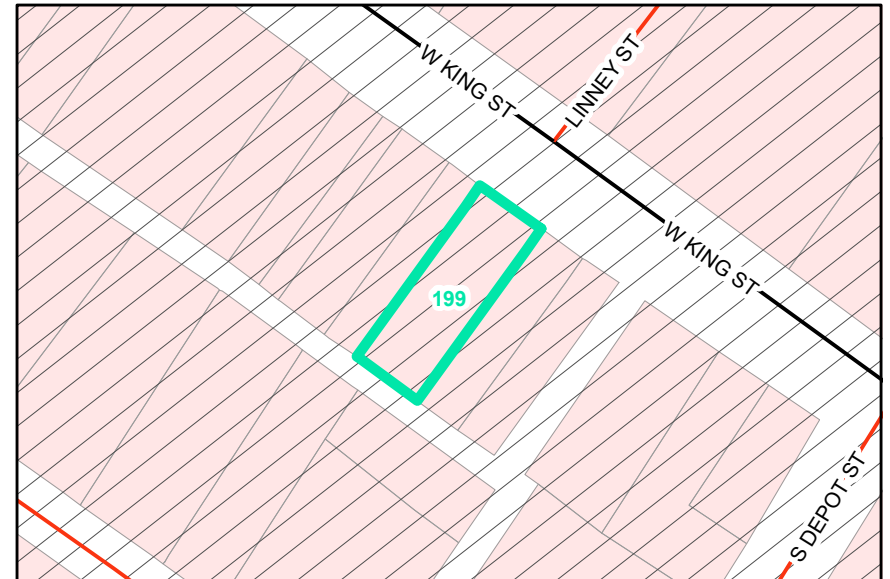

**Map ID:** 199  
**PIN:** 2900-89-0220-000  
**Address:** 693 W KING ST  
**Property Owner:** SHEAR LUCK, LLC

**Current Zoning:** B1 Central Business  
**Current Use:** Mixed-Use Commercial  
**Proposed Zoning:** B1 Downtown Core  
**Historic District:** Yes

Overview

Current Zoning

Proposed Zoning  Historic District