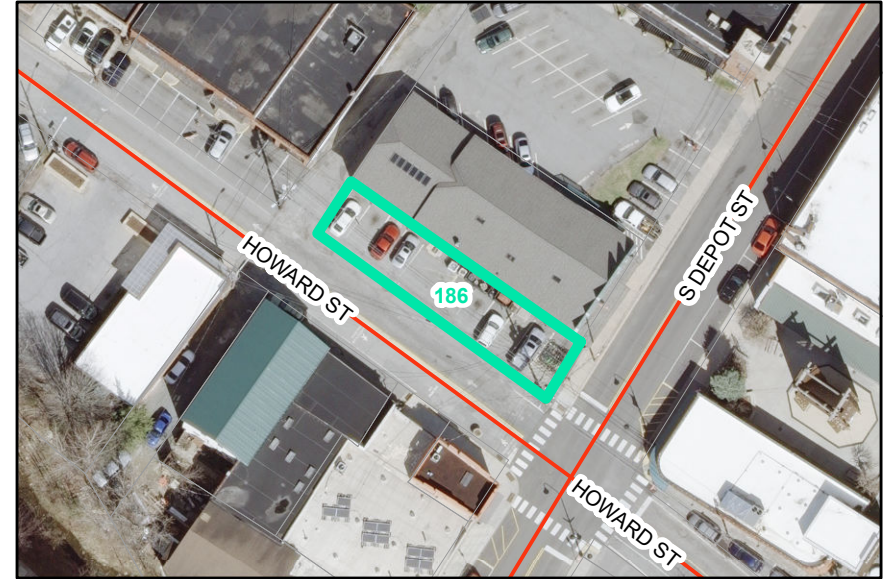

Map ID: 186

PIN: 2900-88-0947-000

Address:

Property Owner: BOONE TOWN OF

Current Zoning: B1 Central Business

Current Use: Government Use

Proposed Zoning: B1 Downtown Core

Historic District: Yes