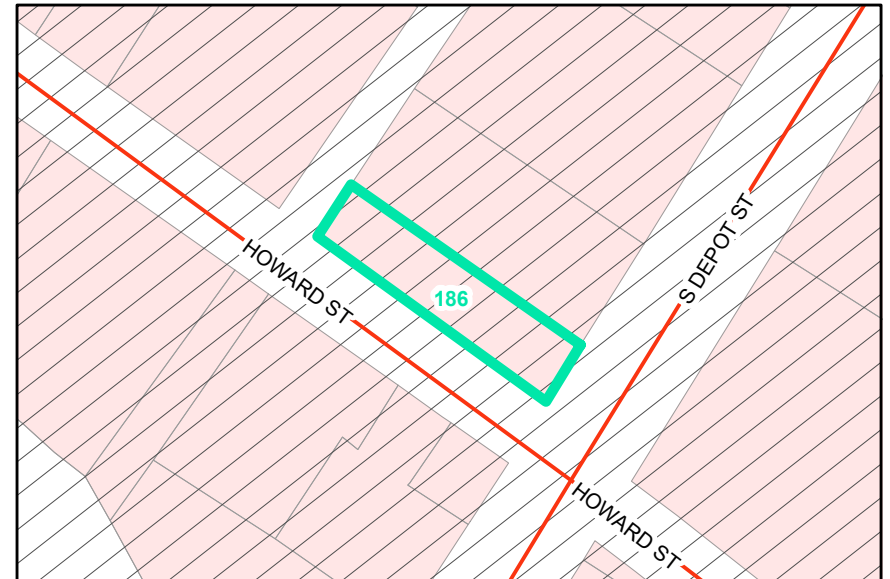

Map ID: 186

PIN: 2900-88-0947-000

Address:

Property Owner: BOONE TOWN OF

Current Zoning: B1 Central Business

Current Use: Government Use

Proposed Zoning: B1 Downtown Core

Historic District: Yes

Overview

Current Zoning

Proposed Zoning

Historic District