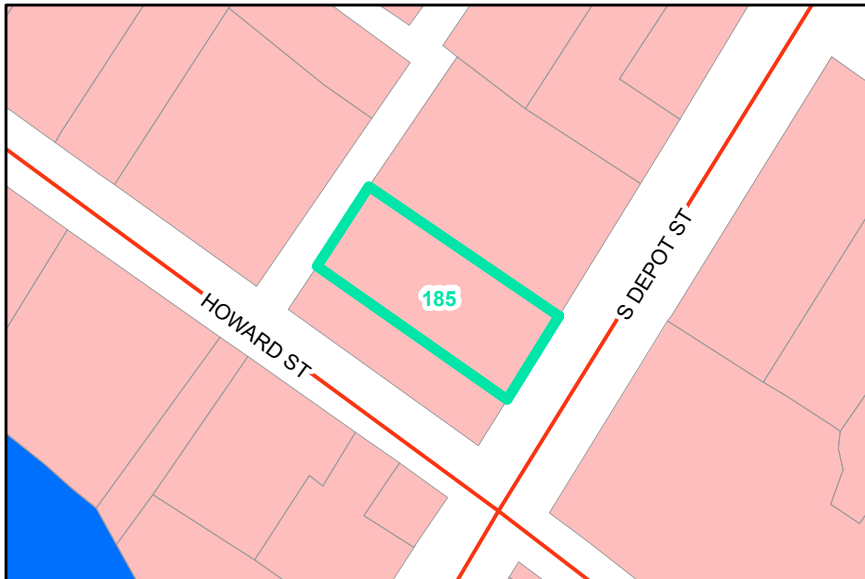

Map ID: 185

PIN: 2900-89-0070-000

Address: 140 S DEPOT ST

Property Owner: FARMERS SKI SHOP INC

Current Zoning: B1 Central Business

Current Use: Retail

Proposed Zoning: B1 Downtown Core

Historic District: Yes

Overview

Current Zoning

Proposed Zoning  Historic District