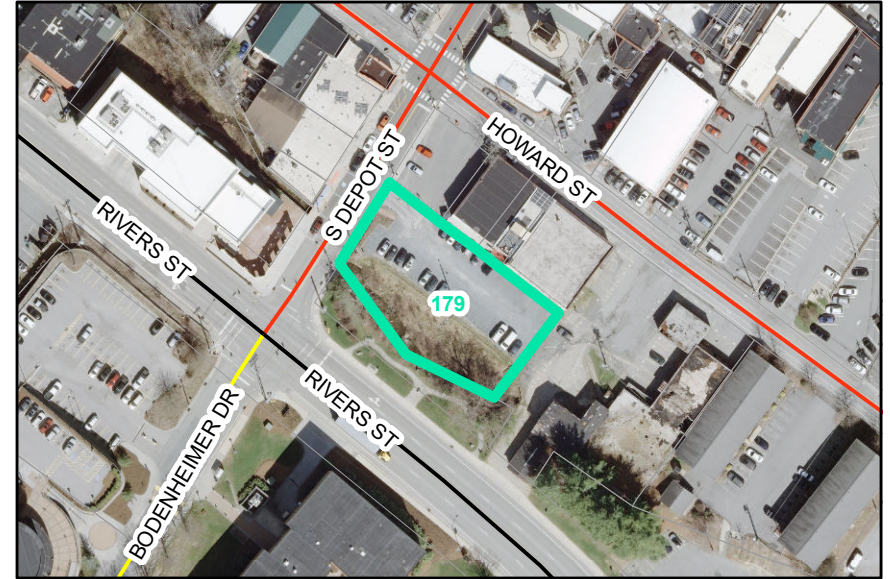

Map ID: 179
PIN: 2900-88-1701-000
Address: 181 S DEPOT ST
Property Owner: HERRITAGE LLC

Current Zoning: B1 Central Business
Current Use: Parking
Proposed Zoning: B1 Downtown Core
Historic District: Yes

Overview

Current Zoning

Proposed Zoning  Historic District