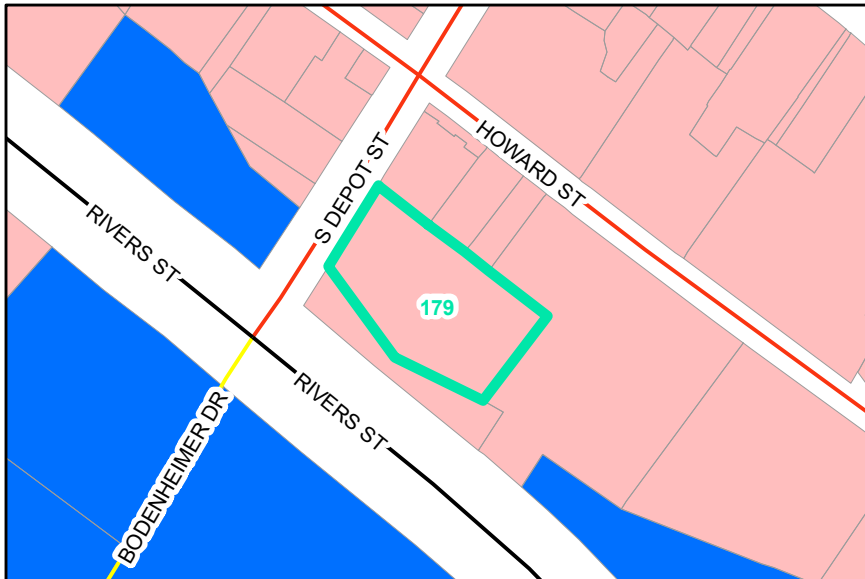

Map ID: 179
PIN: 2900-88-1701-000
Address: 181 S DEPOT ST
Property Owner: HERRITAGE LLC

Current Zoning: B1 Central Business
Current Use: Parking
Proposed Zoning: B1 Downtown Core
Historic District: Yes

Overview

Current Zoning

Proposed Zoning  Historic District