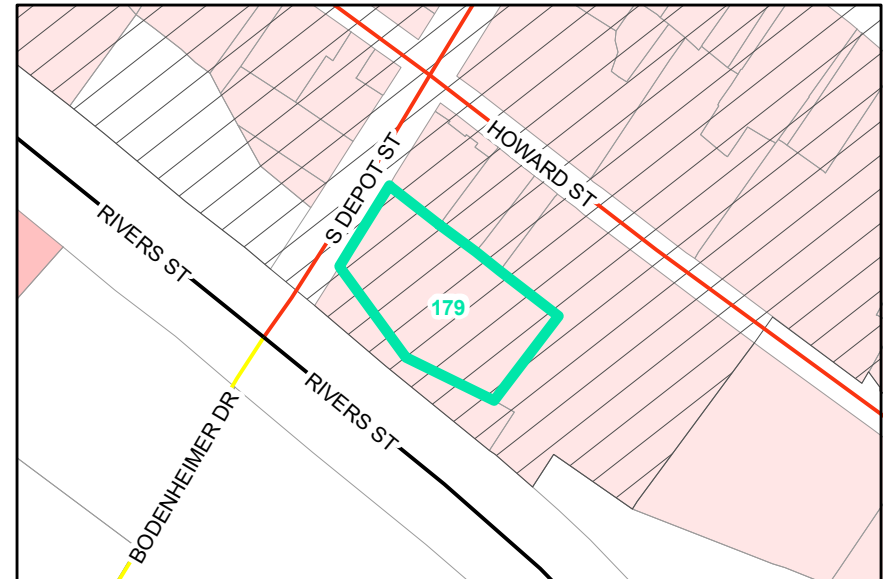

Map ID: 179
PIN: 2900-88-1701-000
Address: 181 S DEPOT ST
Property Owner: HERRITAGE LLC

Current Zoning: B1 Central Business
Current Use: Parking
Proposed Zoning: B1 Downtown Core
Historic District: Yes

Overview

Current Zoning

Proposed Zoning  Historic District