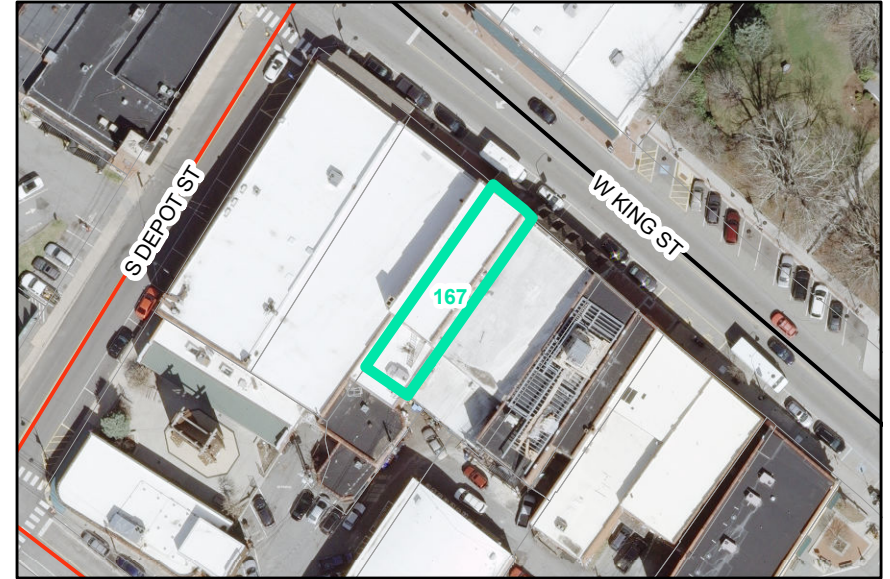

Map ID: 167

PIN: 2900-88-2997-000

Address: 627 W KING ST

Property Owner: TWO DAWGS RENTALS LLC

Current Zoning: B1 Central Business

Current Use: Mixed-Use Multi-Family And Commercial

Proposed Zoning: B1 Downtown Core

Historic District: Yes

Overview