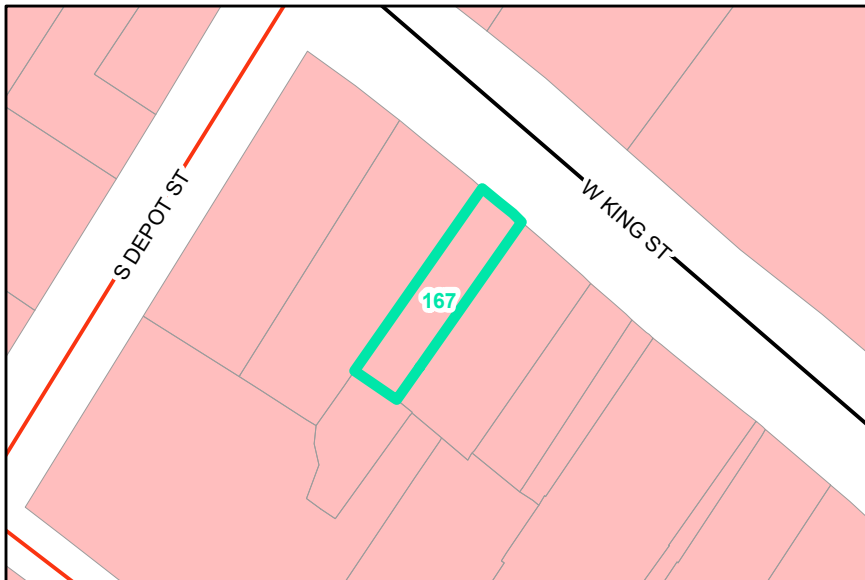

Map ID: 167

PIN: 2900-88-2997-000

Address: 627 W KING ST

Property Owner: TWO DAWGS RENTALS LLC

Current Zoning: B1 Central Business

Current Use: Mixed-Use Multi-Family And Commercial

Proposed Zoning: B1 Downtown Core

Historic District: Yes

Overview

Current Zoning

Proposed Zoning  Historic District