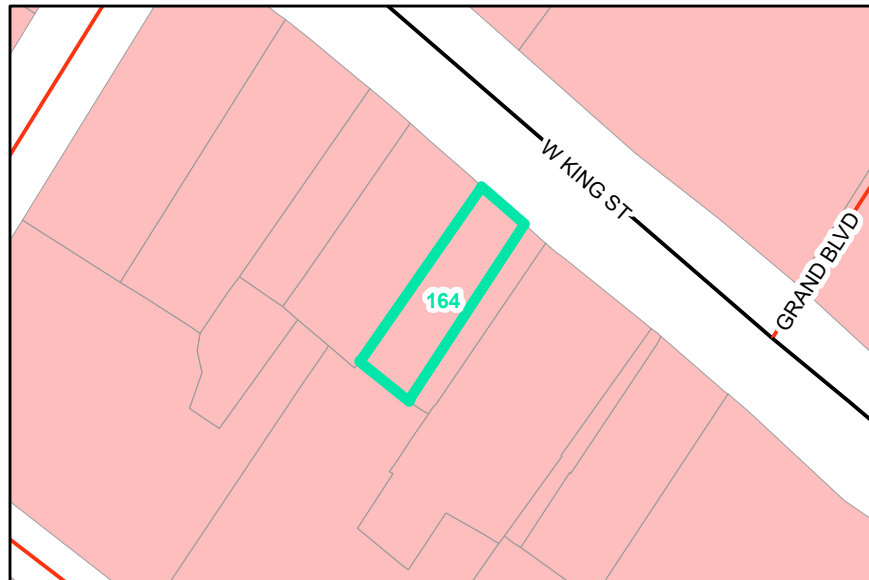

Map ID: 164

PIN: 2900-88-3953-000

Address: 611 W KING ST

Property Owner: LOVIN MARKETING CO

Current Zoning: B1 Central Business

Current Use:

Proposed Zoning: B1 Downtown Core

Historic District: Yes

Overview

Current Zoning

Proposed Zoning  Historic District