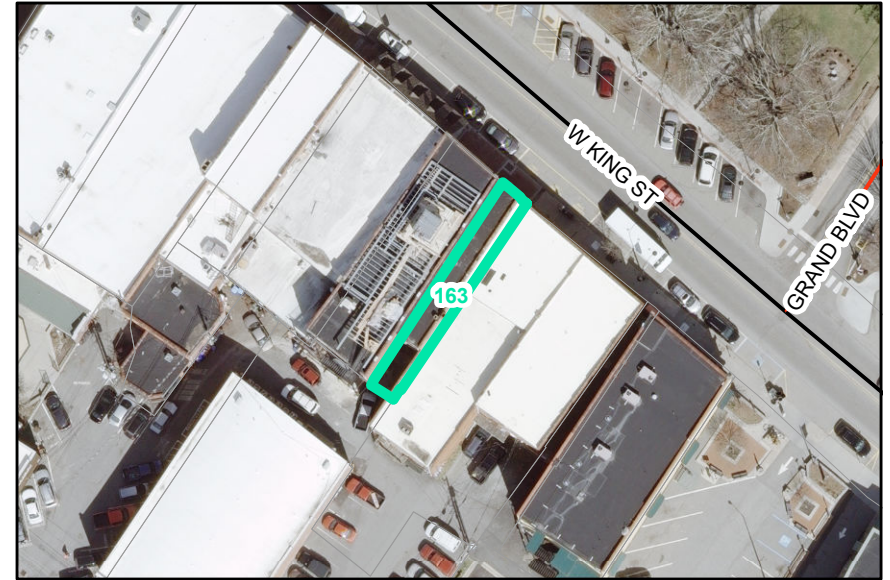

Map ID: 163

PIN: 2900-88-3962-000

Address: 607 W KING ST

Property Owner: PARISH, WILLIAM R AND PATRICIA NUNN

Current Zoning: B1 Central Business

Current Use: Retail

Proposed Zoning: B1 Downtown Core

Historic District: Yes