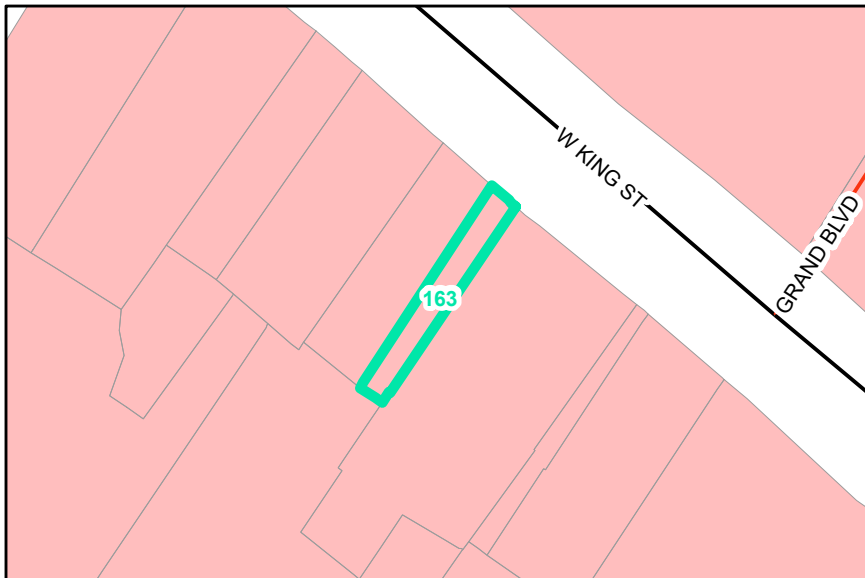

Map ID: 163

PIN: 2900-88-3962-000

Address: 607 W KING ST

Property Owner: PARISH, WILLIAM R AND PATRICIA NUNN

Current Zoning: B1 Central Business

Current Use: Retail

Proposed Zoning: B1 Downtown Core

Historic District: Yes

Overview

Current Zoning

Proposed Zoning  Historic District