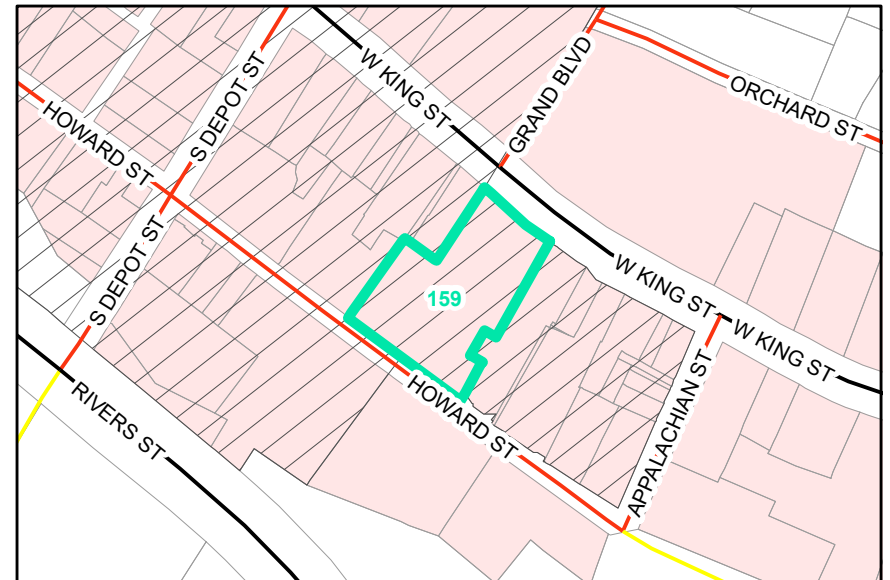

Map ID: 159
PIN: 2900-88-5833-000
Address: 567 W KING ST
Property Owner: BOONE TOWN OF

Current Zoning: B1 Central Business
Current Use: Government Use
Proposed Zoning: B1 Downtown Core
Historic District: Yes

Overview

Current Zoning

Proposed Zoning  Historic District