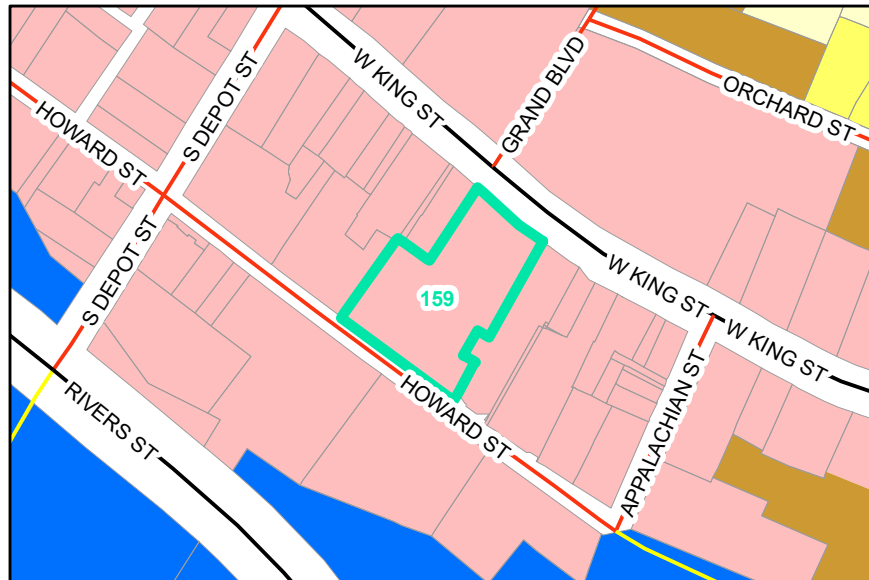

Map ID: 159
PIN: 2900-88-5833-000
Address: 567 W KING ST
Property Owner: BOONE TOWN OF

Current Zoning: B1 Central Business
Current Use: Government Use
Proposed Zoning: B1 Downtown Core
Historic District: Yes

Overview

Current Zoning

Proposed Zoning  Historic District