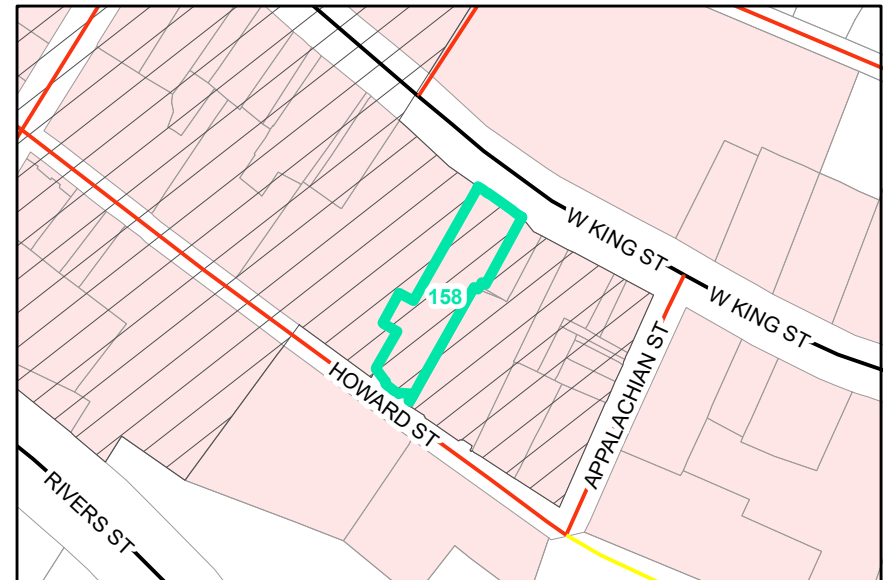

Map ID: 158

PIN: 2900-88-6730-000

Address: 559 W KING ST

Property Owner: THE APPALACHIAN THEATRE OF THE HIGH COUN

Current Zoning: B1 Central Business

Current Use: Retail

Proposed Zoning: B1 Downtown Core

Historic District: Yes

Overview

Current Zoning

Proposed Zoning

Historic District