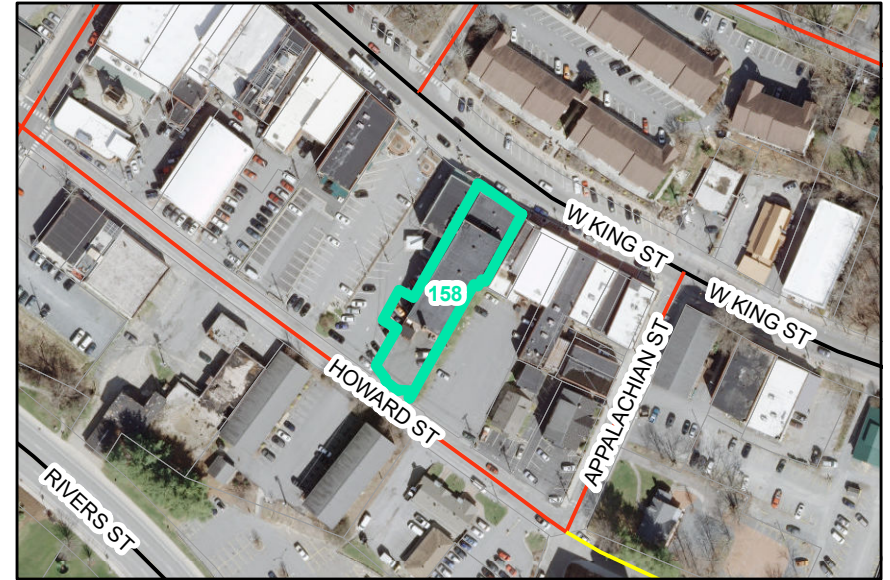

Map ID: 158

PIN: 2900-88-6730-000

Address: 559 W KING ST

Property Owner: THE APPALACHIAN THEATRE OF THE HIGH COUN

Current Zoning: B1 Central Business

Current Use: Retail

Proposed Zoning: B1 Downtown Core

Historic District: Yes

Overview

Current Zoning

Proposed Zoning

Historic District