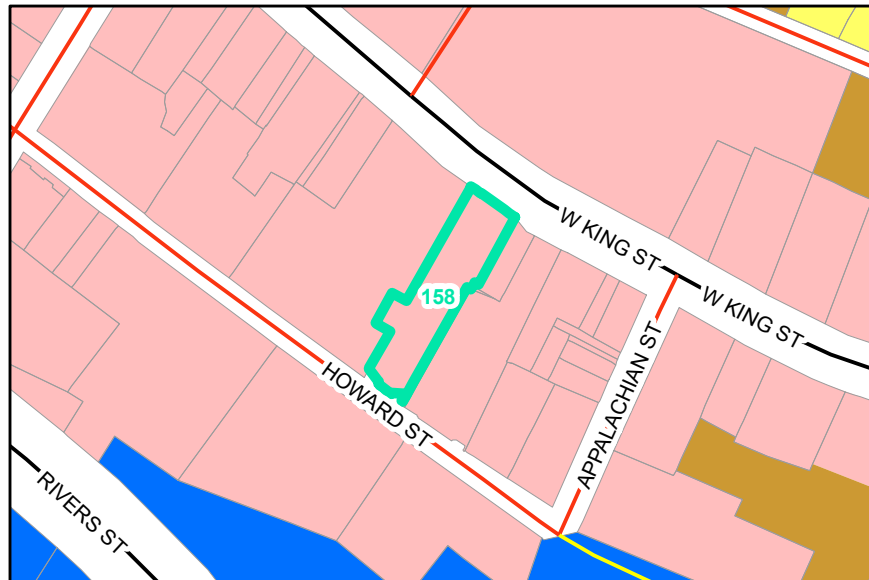

Map ID: 158

PIN: 2900-88-6730-000

Address: 559 W KING ST

Property Owner: THE APPALACHIAN THEATRE OF THE HIGH COUN

Current Zoning: B1 Central Business

Current Use: Retail

Proposed Zoning: B1 Downtown Core

Historic District: Yes

Overview

Current Zoning

Proposed Zoning

Historic District