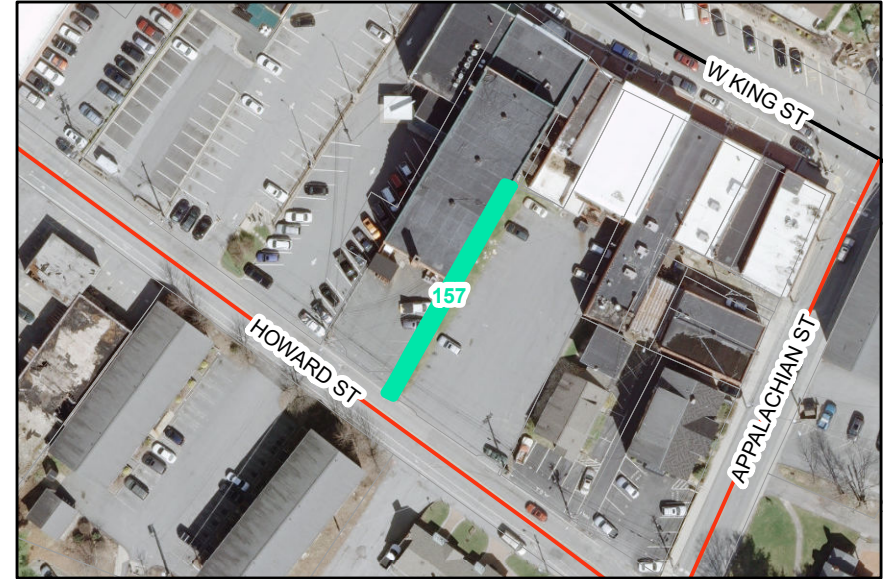

Map ID: 157

PIN: 2900-88-6722-000

Address:

Property Owner: THE APPALACHIAN THEATRE OF THE HIGH COUN

Current Zoning: B1 Central Business

Current Use: Parking

Proposed Zoning: B1 Downtown Core

Historic District: Yes