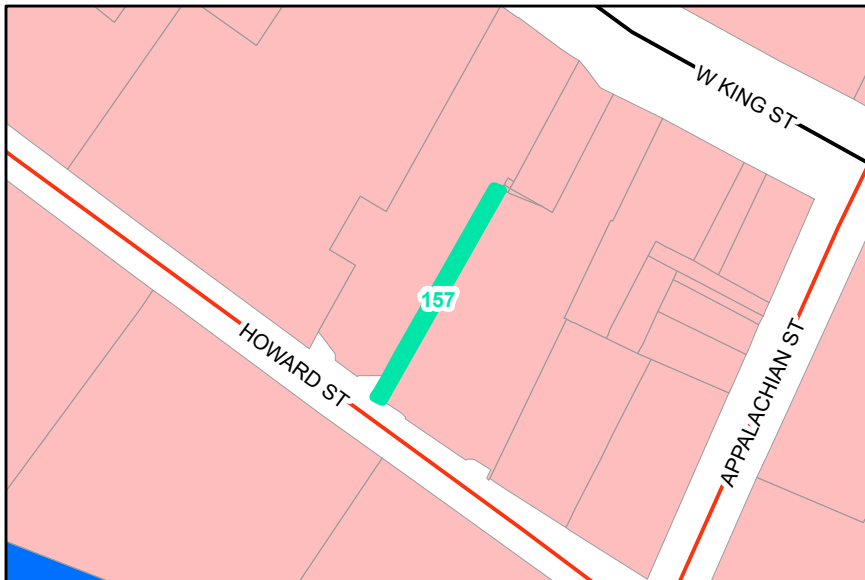

Map ID: 157

PIN: 2900-88-6722-000

Address:

Property Owner: THE APPALACHIAN THEATRE OF THE HIGH COUN

Current Zoning: B1 Central Business

Current Use: Parking

Proposed Zoning: B1 Downtown Core

Historic District: Yes

Overview

Current Zoning

Proposed Zoning  Historic District