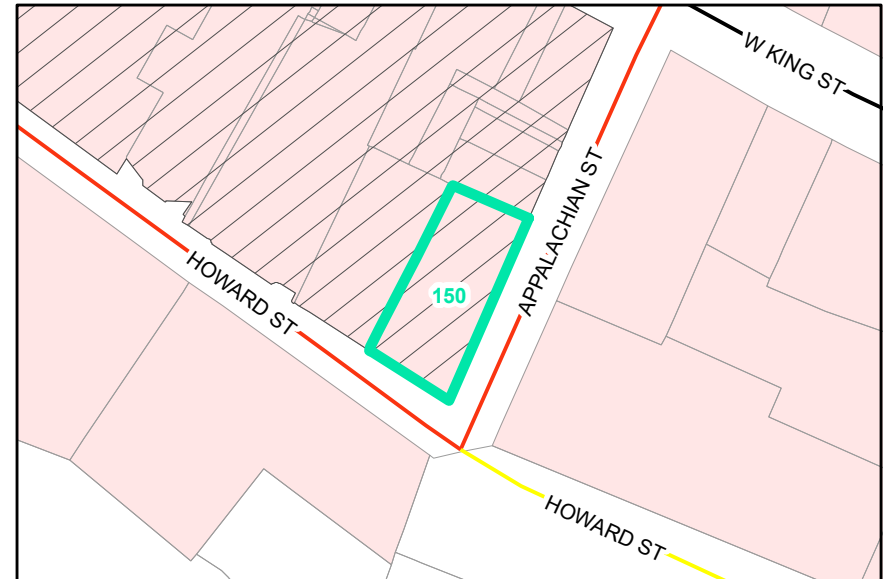

**Map ID:** 150  
**PIN:** 2900-88-6594-000  
**Address:** 140 APPALACHIAN ST  
**Property Owner:** LOVIN MARKETING CO

**Current Zoning:** B1 Central Business  
**Current Use:** Mixed-Use Multi-Family And Commercial  
**Proposed Zoning:** B1 Downtown Core  
**Historic District:** Yes

Overview

Current Zoning

Proposed Zoning  Historic District