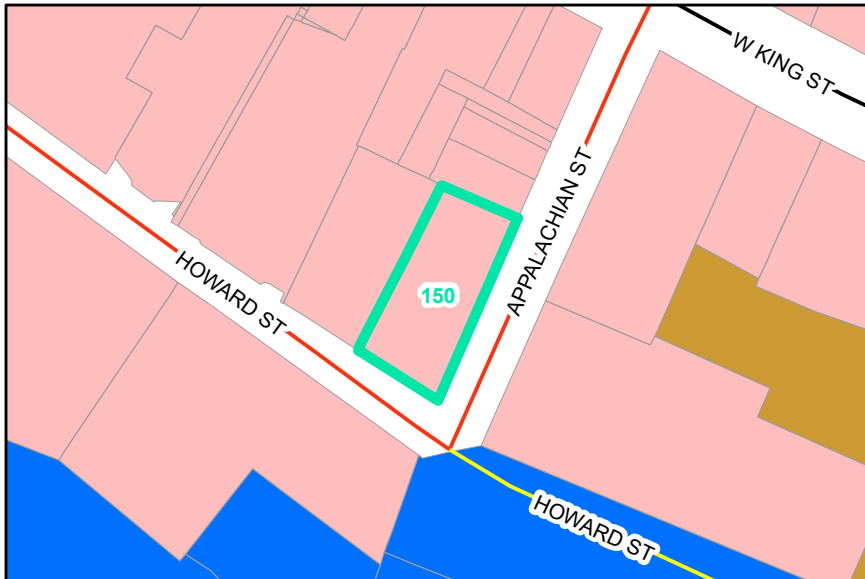

**Map ID:** 150  
**PIN:** 2900-88-6594-000  
**Address:** 140 APPALACHIAN ST  
**Property Owner:** LOVIN MARKETING CO

**Current Zoning:** B1 Central Business  
**Current Use:** Mixed-Use Multi-Family And Commercial  
**Proposed Zoning:** B1 Downtown Core  
**Historic District:** Yes

Overview

Current Zoning

Proposed Zoning  Historic District