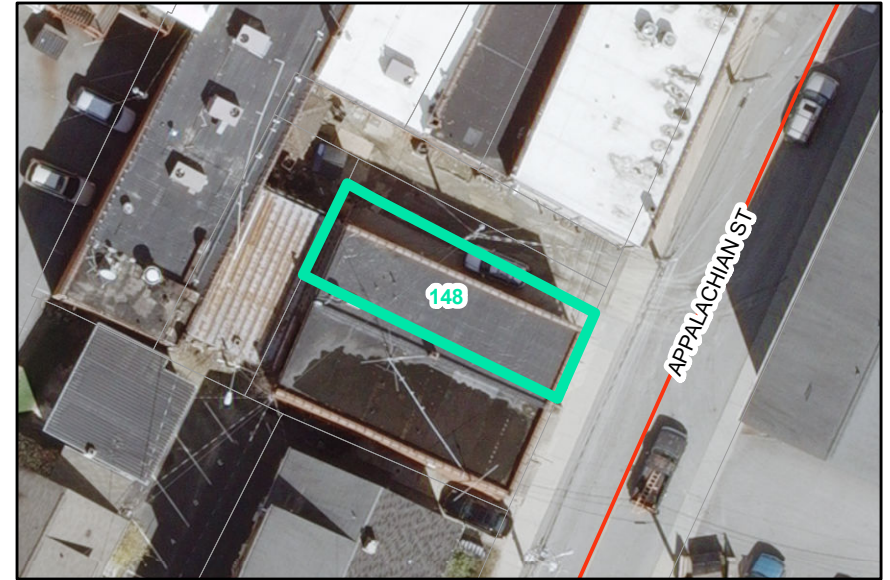

Map ID: 148

PIN: 2900-88-7791-000

Address: 128 APPALACHIAN ST

Property Owner: HILL, ROBERT W., HILL, LORI L.

Current Zoning: B1 Central Business

Current Use: Restaurant

Proposed Zoning: B1 Downtown Core

Historic District: Yes