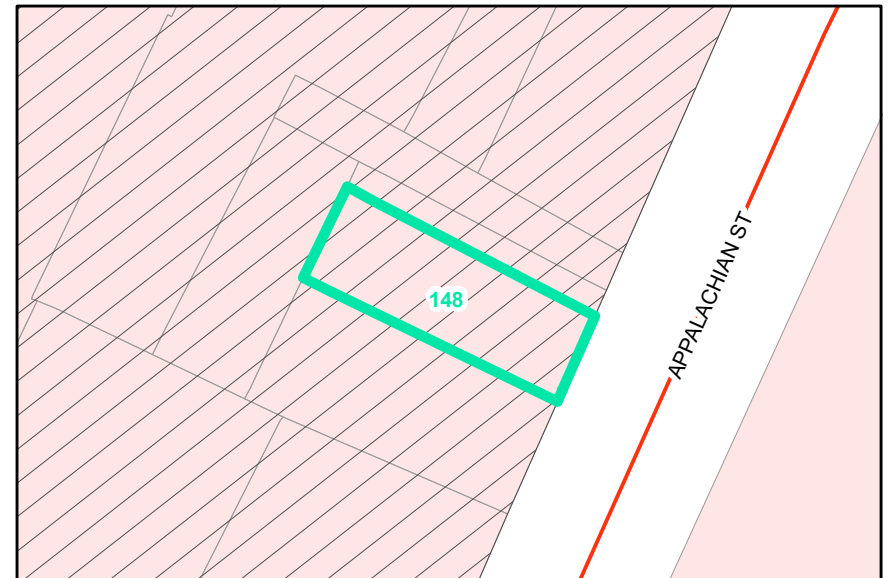

Map ID: 148

PIN: 2900-88-7791-000

Address: 128 APPALACHIAN ST

Property Owner: HILL, ROBERT W., HILL, LORI L.

Current Zoning: B1 Central Business

Current Use: Restaurant

Proposed Zoning: B1 Downtown Core

Historic District: Yes

Overview

Current Zoning

Proposed Zoning

 Historic District