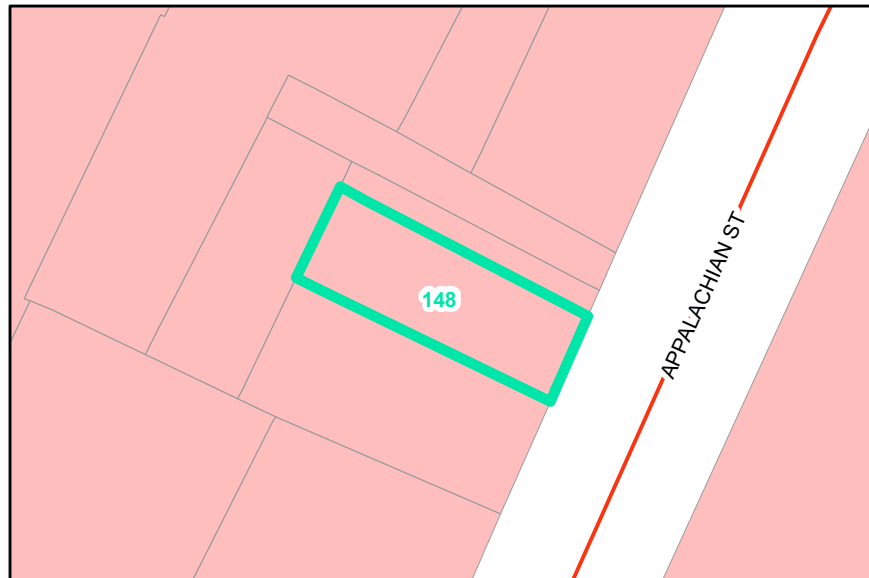

Map ID: 148

PIN: 2900-88-7791-000

Address: 128 APPALACHIAN ST

Property Owner: HILL, ROBERT W., HILL, LORI L.

Current Zoning: B1 Central Business

Current Use: Restaurant

Proposed Zoning: B1 Downtown Core

Historic District: Yes

Overview

Current Zoning

Proposed Zoning

 Historic District