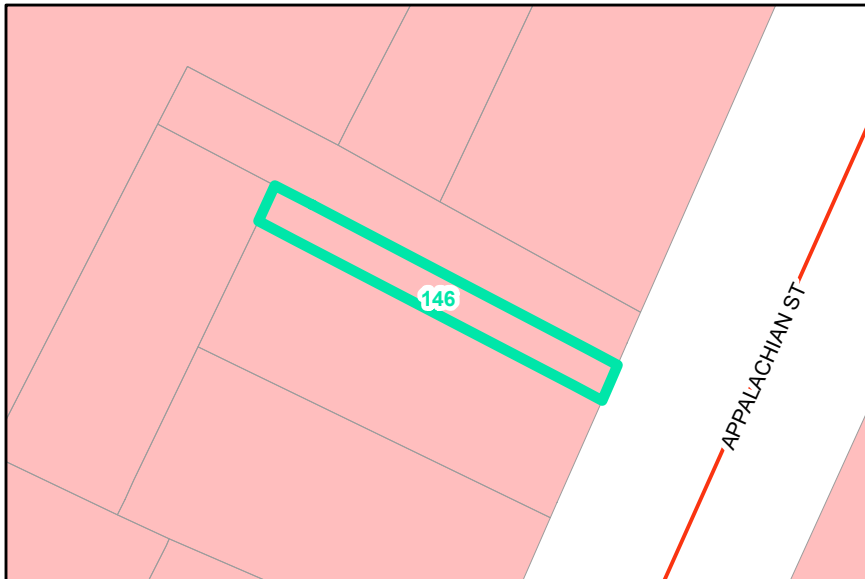

Map ID: 146

PIN: 2900-88-7792-000

Address:

Property Owner: BOONE INVESTMENTS LLC

Current Zoning: B1 Central Business

Current Use: Other

Proposed Zoning: B1 Downtown Core

Historic District: Yes

Overview

Current Zoning

Proposed Zoning

Historic District