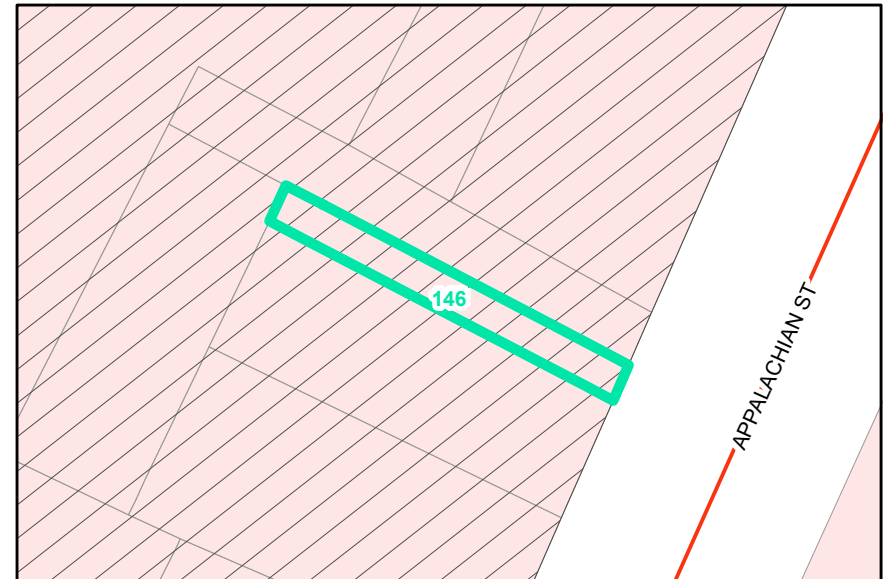

Map ID: 146

PIN: 2900-88-7792-000

Address:

Property Owner: BOONE INVESTMENTS LLC

Current Zoning: B1 Central Business

Current Use: Other

Proposed Zoning: B1 Downtown Core

Historic District: Yes

Overview

Current Zoning

Proposed Zoning

Historic District