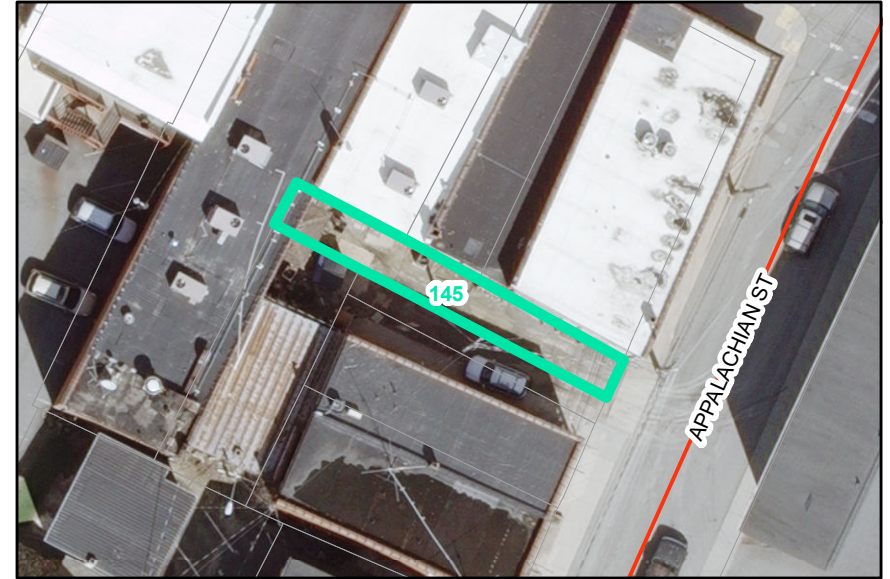

Map ID: 145

PIN: 2900-88-8722-000

Address:

Property Owner: BOONE TOWN OF

Current Zoning: B1 Central Business

Current Use: Other

Proposed Zoning: B1 Downtown Core

Historic District: Yes