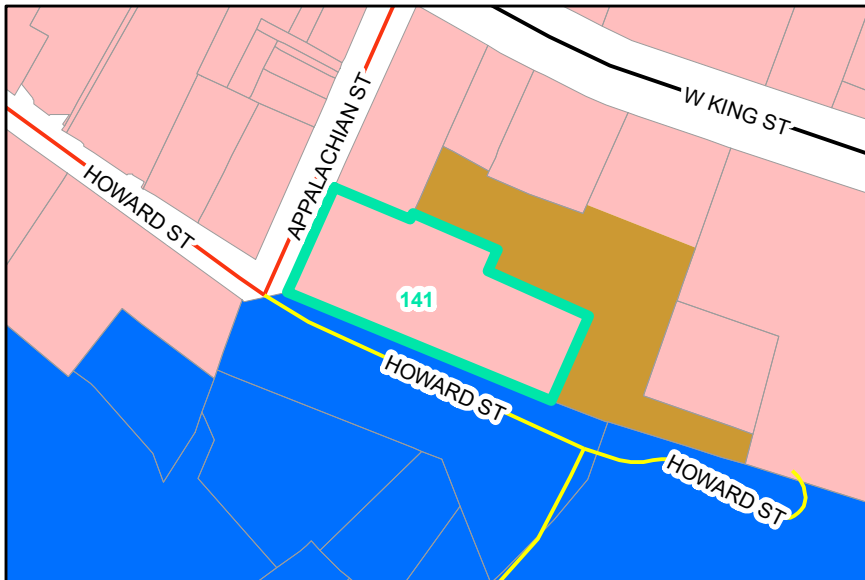

Map ID: 141

PIN: 2900-88-8435-000

Address: 143 APPALACHIAN ST

Property Owner: FAITH WORKS DEVELOPMENT, LLC

Current Zoning: B1 Central Business

Current Use: Religious Assembly

Proposed Zoning: B1 Downtown Core

Historic District: No

Overview

Current Zoning

Proposed Zoning  Historic District