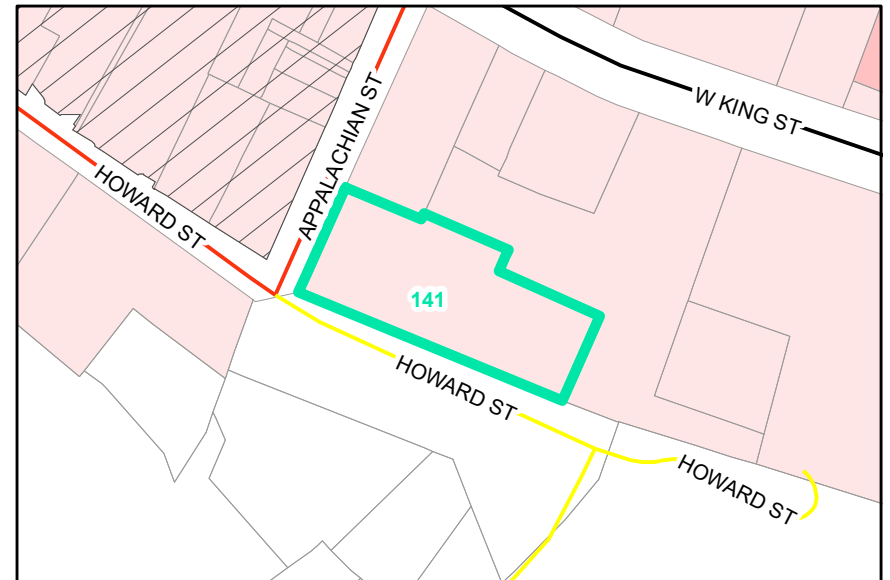

Map ID: 141

PIN: 2900-88-8435-000

Address: 143 APPALACHIAN ST

Property Owner: FAITH WORKS DEVELOPMENT, LLC

Current Zoning: B1 Central Business

Current Use: Religious Assembly

Proposed Zoning: B1 Downtown Core

Historic District: No

Overview

Current Zoning

Proposed Zoning  Historic District