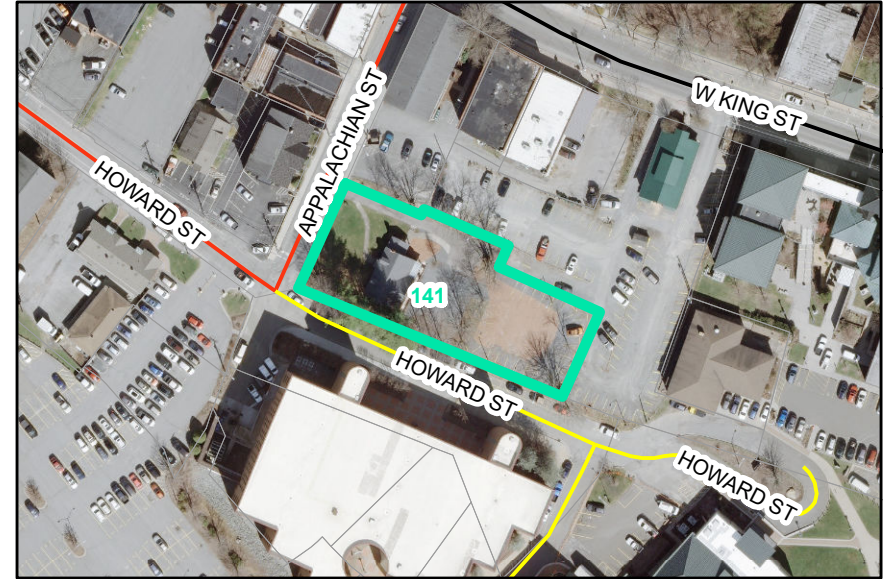

Map ID: 141

PIN: 2900-88-8435-000

Address: 143 APPALACHIAN ST

Property Owner: FAITH WORKS DEVELOPMENT, LLC

Current Zoning: B1 Central Business

Current Use: Religious Assembly

Proposed Zoning: B1 Downtown Core

Historic District: No

Overview

Current Zoning

Proposed Zoning  Historic District