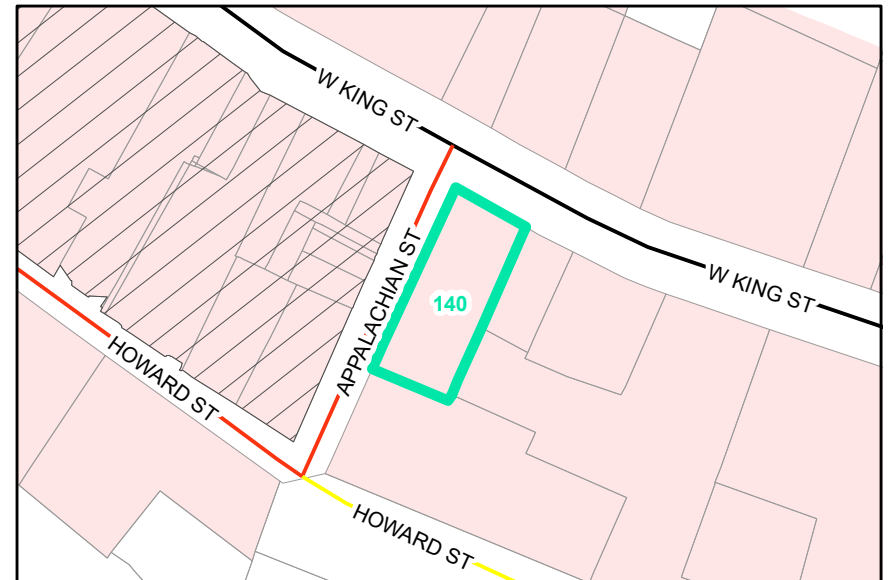

Map ID: 140
PIN: 2900-88-8611-000
Address: 511 W KING ST
Property Owner: E G M INVESTMENTS INC

Current Zoning: B1 Central Business
Current Use: Multi-Family
Proposed Zoning: B1 Downtown Core
Historic District: No

Overview

Current Zoning

Proposed Zoning  Historic District