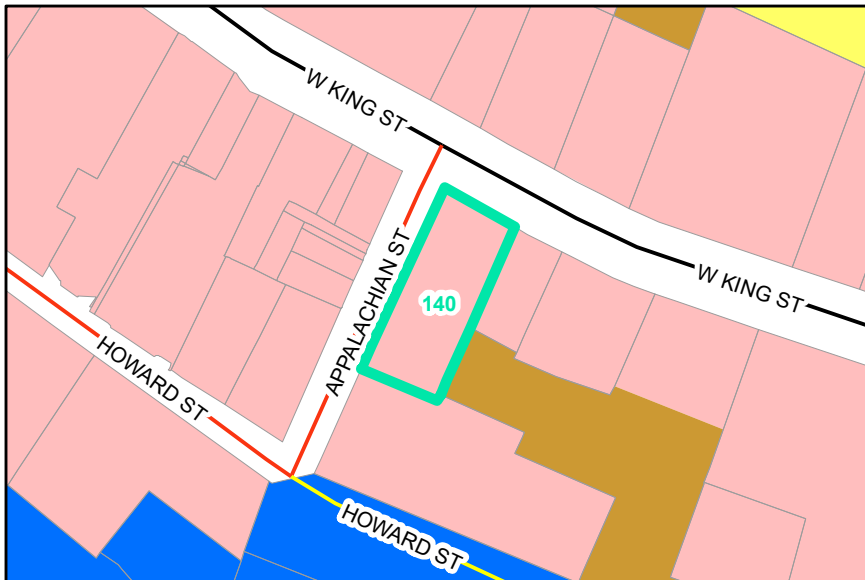

Map ID: 140
PIN: 2900-88-8611-000
Address: 511 W KING ST
Property Owner: E G M INVESTMENTS INC

Current Zoning: B1 Central Business
Current Use: Multi-Family
Proposed Zoning: B1 Downtown Core
Historic District: No

Overview

Current Zoning

Proposed Zoning  Historic District