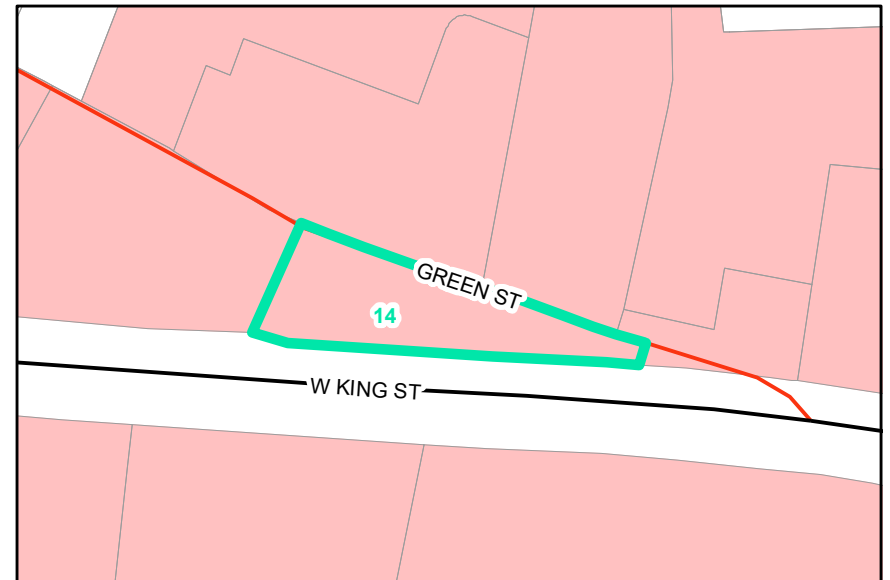

Map ID: 14

PIN: 2901-60-6092-000

Address: 157 GREEN ST

Property Owner: CLAY, LORENE TURPIN

Current Zoning: R3 Multiple-Family Residential

Current Use: Single-Family/Two-Family

Proposed Zoning: B1 Downtown Interface

Historic District: No

Overview

Current Zoning

Proposed Zoning

Historic District