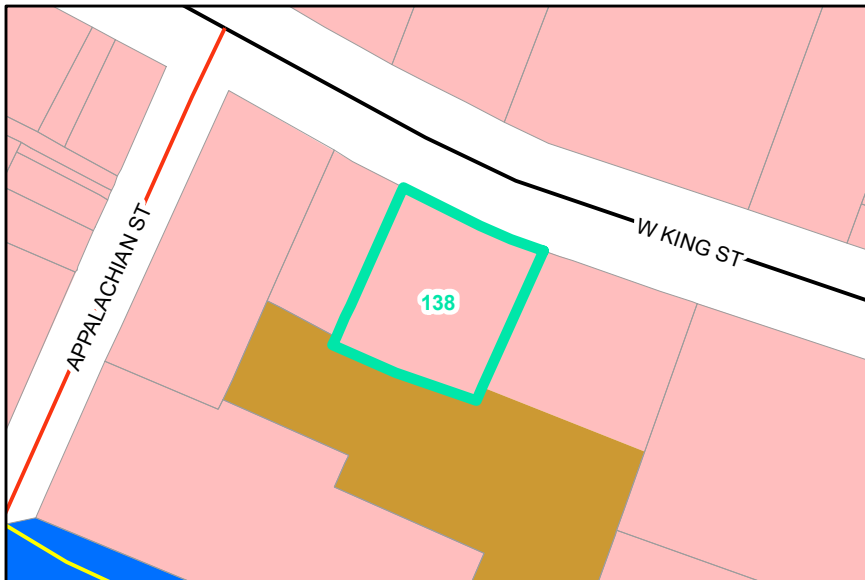

Map ID: 138

PIN: 2900-88-9529-000

Address: 489 W KING ST

Property Owner: CAROLINA SHOPPES, LLC

Current Zoning: B1 Central Business

Current Use: Restaurant

Proposed Zoning: B1 Downtown Core

Historic District: No

Overview

Current Zoning

Proposed Zoning  Historic District