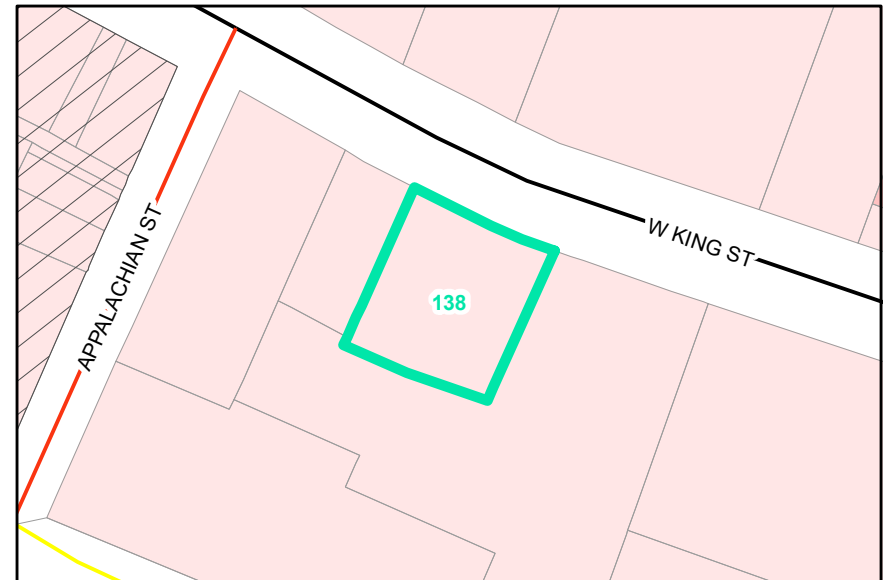

Map ID: 138

PIN: 2900-88-9529-000

Address: 489 W KING ST

Property Owner: CAROLINA SHOPPES, LLC

Current Zoning: B1 Central Business

Current Use: Restaurant

Proposed Zoning: B1 Downtown Core

Historic District: No

Overview

Current Zoning

Proposed Zoning  Historic District