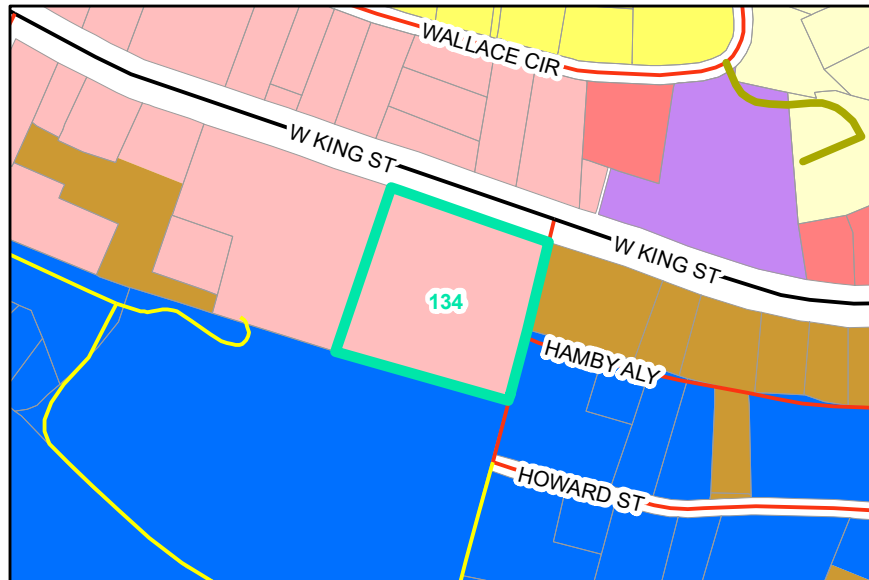

Map ID: 134

PIN: 2900-98-4312-000

Address: 375 W KING ST

Property Owner: FIRST BAPTIST CHURCH OF BOONE, NC, INC

Current Zoning: B1 Central Business

Current Use: Religious Assembly

Proposed Zoning: B1 Downtown Core

Historic District: No

Overview

Current Zoning

Proposed Zoning  Historic District