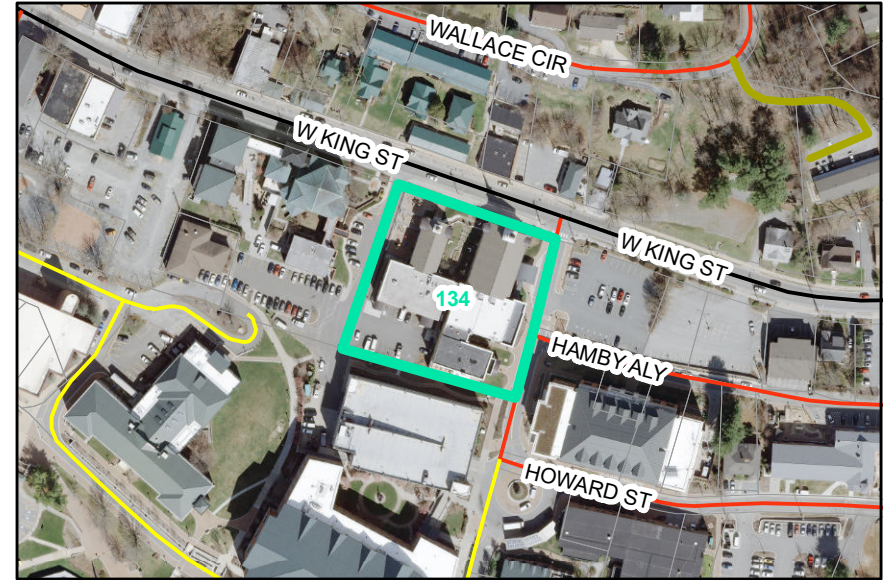

Map ID: 134

PIN: 2900-98-4312-000

Address: 375 W KING ST

Property Owner: FIRST BAPTIST CHURCH OF BOONE, NC, INC

Current Zoning: B1 Central Business

Current Use: Religious Assembly

Proposed Zoning: B1 Downtown Core

Historic District: No

Overview

Current Zoning

Proposed Zoning  Historic District