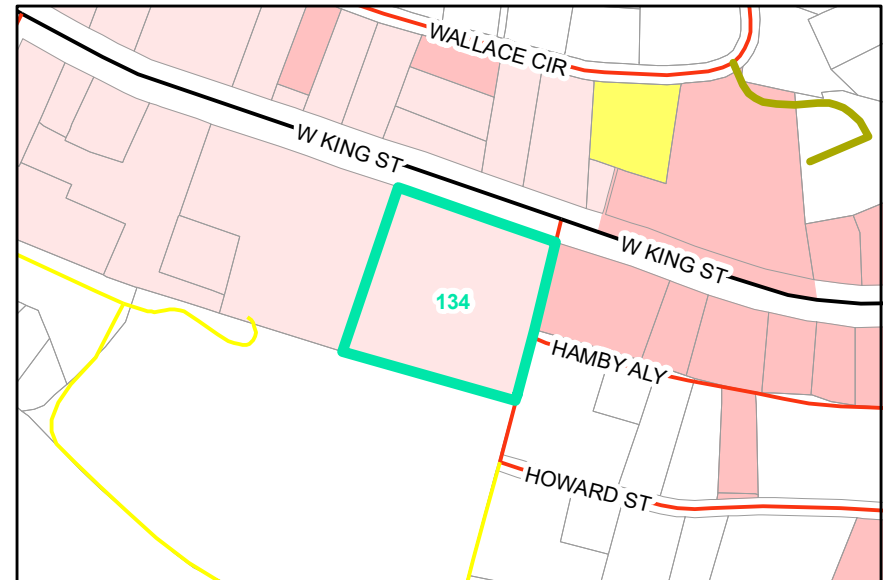

Map ID: 134

PIN: 2900-98-4312-000

Address: 375 W KING ST

Property Owner: FIRST BAPTIST CHURCH OF BOONE, NC, INC

Current Zoning: B1 Central Business

Current Use: Religious Assembly

Proposed Zoning: B1 Downtown Core

Historic District: No

Overview

Current Zoning

Proposed Zoning  Historic District