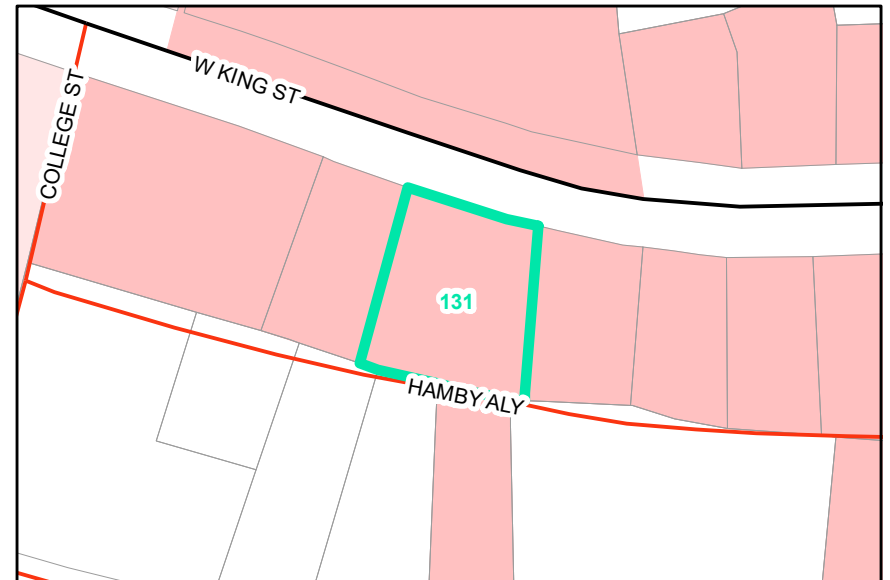

Map ID: 131

PIN: 2900-98-8245-000

Address: PARKING LOT

Property Owner: FIRST BAPTIST CHURCH OF BOONE, NC, INC

Current Zoning: R3 Multiple-Family Residential

Current Use: Parking

Proposed Zoning: B1 Downtown Interface

Historic District: No

Overview

Current Zoning

Proposed Zoning

Historic District