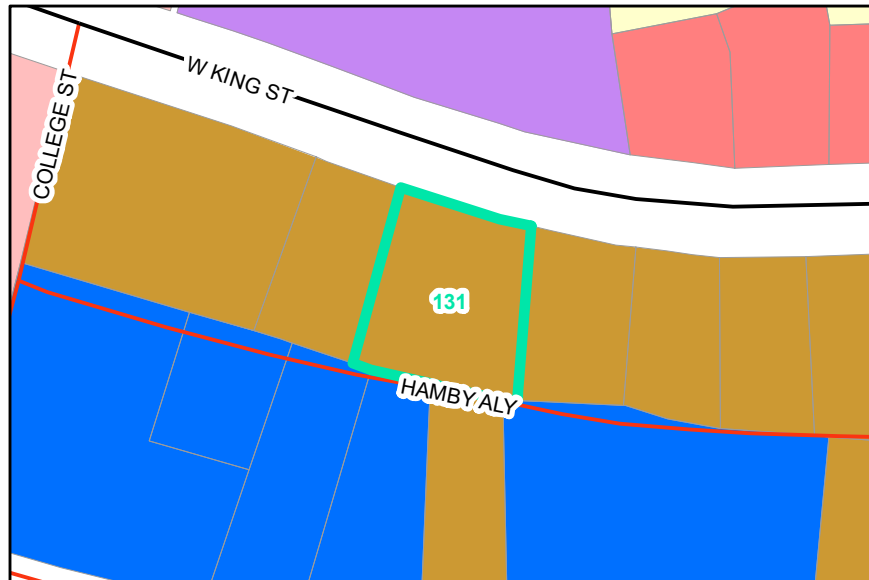

Map ID: 131

PIN: 2900-98-8245-000

Address: PARKING LOT

Property Owner: FIRST BAPTIST CHURCH OF BOONE, NC, INC

Current Zoning: R3 Multiple-Family Residential

Current Use: Parking

Proposed Zoning: B1 Downtown Interface

Historic District: No

Overview

Current Zoning

Proposed Zoning

Historic District