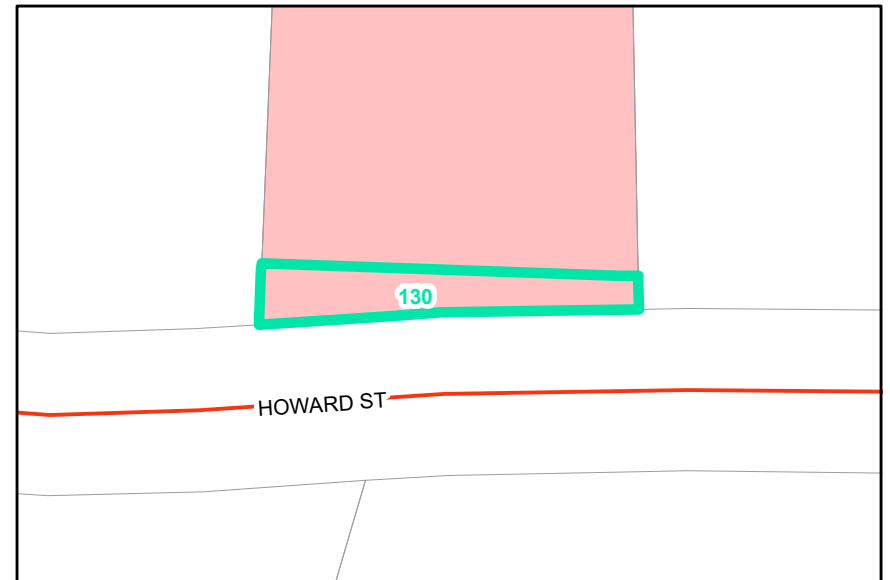

Map ID: 130

PIN: 2900-98-9111-000

Address:

Property Owner: THOMAS SPENCER PROPERTIES LLC

Current Zoning: R3 Multiple-Family Residential

Current Use: Vacant

Proposed Zoning: B1 Downtown Interface

Historic District: No

Overview

Current Zoning

Proposed Zoning  Historic District