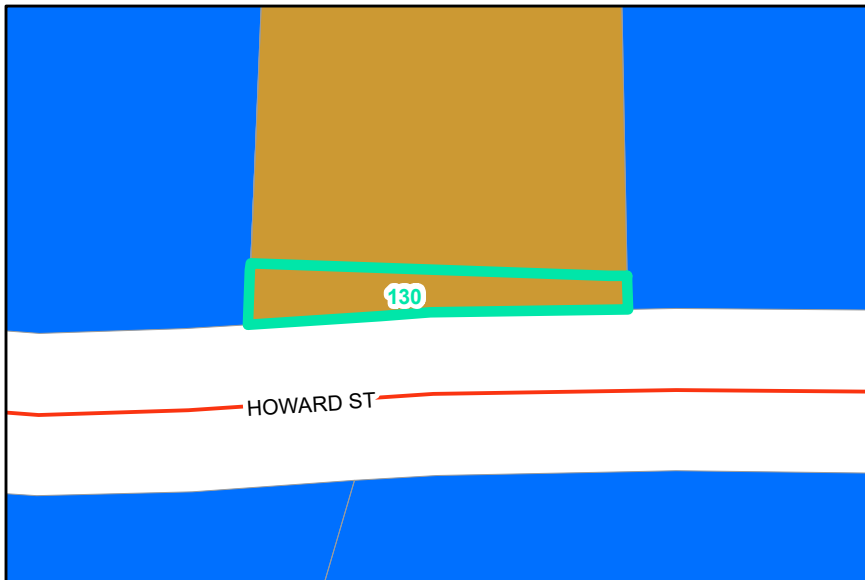

Map ID: 130

PIN: 2900-98-9111-000

Address:

Property Owner: THOMAS SPENCER PROPERTIES LLC

Current Zoning: R3 Multiple-Family Residential

Current Use: Vacant

Proposed Zoning: B1 Downtown Interface

Historic District: No

Overview

Current Zoning

Proposed Zoning  Historic District