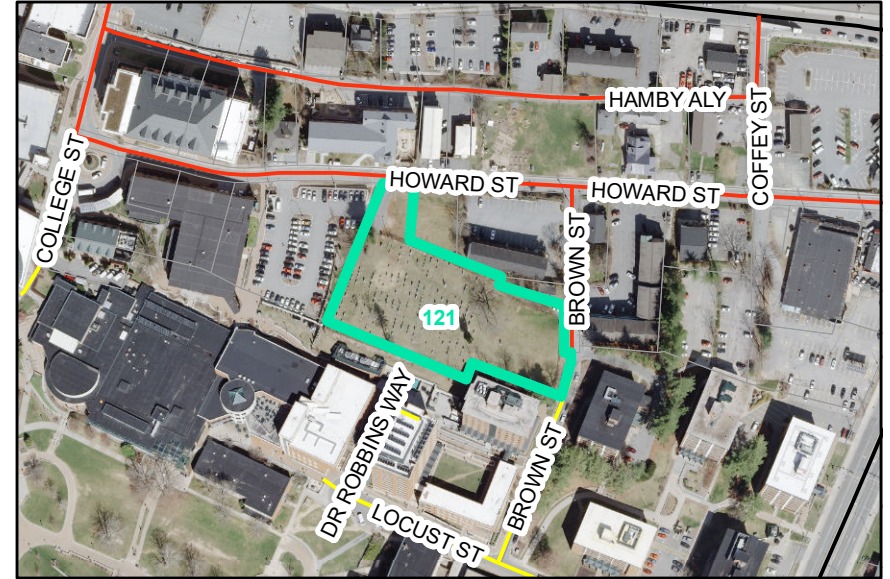

**Map ID:** 121  
**PIN:** 2910-07-0881-000  
**Address:** 678 HOWARD ST  
**Property Owner:** TOWN OF BOONE

**Current Zoning:** R3 Multiple-Family Residential  
**Current Use:** Other  
**Proposed Zoning:** B1 Downtown Interface  
**Historic District:** No

Overview

Current Zoning

Proposed Zoning  Historic District