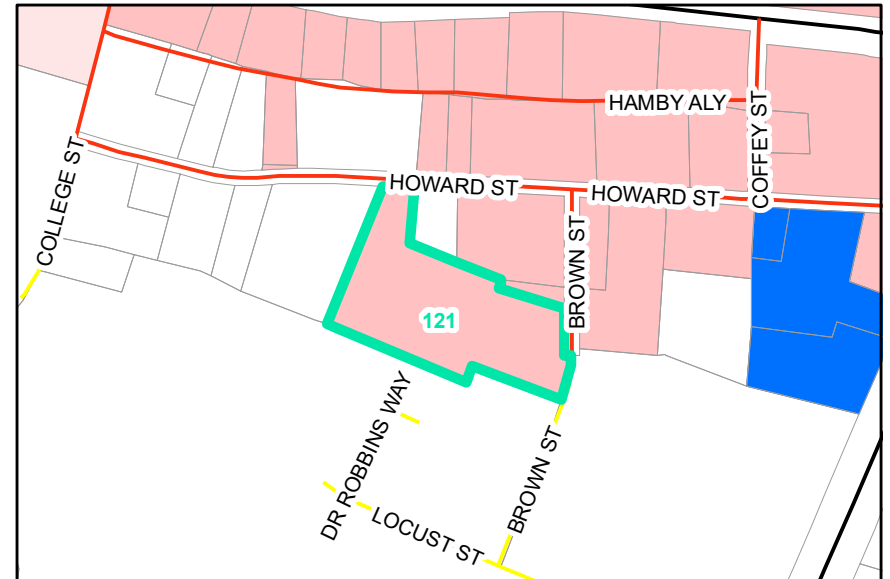

**Map ID:** 121  
**PIN:** 2910-07-0881-000  
**Address:** 678 HOWARD ST  
**Property Owner:** TOWN OF BOONE

**Current Zoning:** R3 Multiple-Family Residential  
**Current Use:** Other  
**Proposed Zoning:** B1 Downtown Interface  
**Historic District:** No

Overview

Current Zoning

Proposed Zoning  Historic District