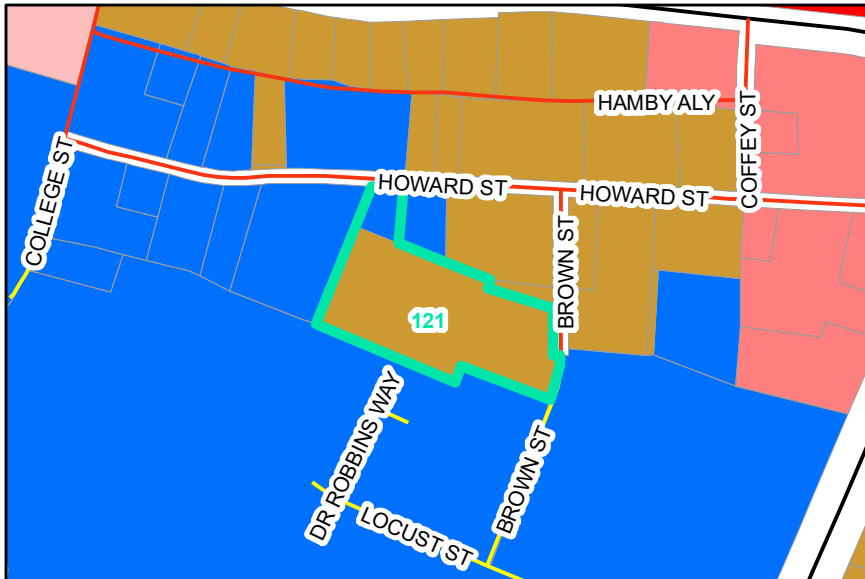

**Map ID:** 121  
**PIN:** 2910-07-0881-000  
**Address:** 678 HOWARD ST  
**Property Owner:** TOWN OF BOONE

**Current Zoning:** R3 Multiple-Family Residential  
**Current Use:** Other  
**Proposed Zoning:** B1 Downtown Interface  
**Historic District:** No

Overview

Current Zoning

Proposed Zoning  Historic District