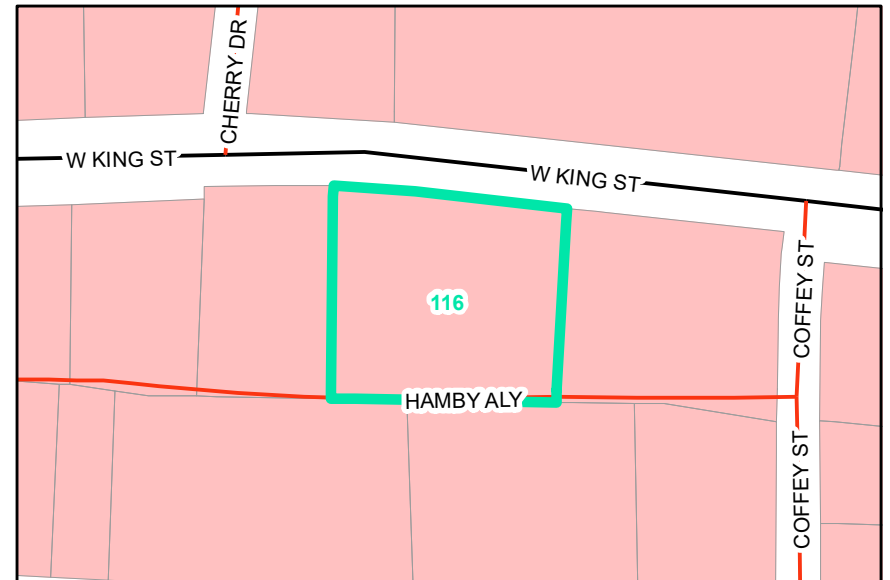

Map ID: 116

PIN: 2910-08-4211-000

Address: 205 W KING ST

Property Owner: E G M INVESTMENTS INC

Current Zoning: R3 Multiple-Family Residential

Current Use: Multi-Family

Proposed Zoning: B1 Downtown Interface

Historic District: No

Overview

Current Zoning

Proposed Zoning

 Historic District