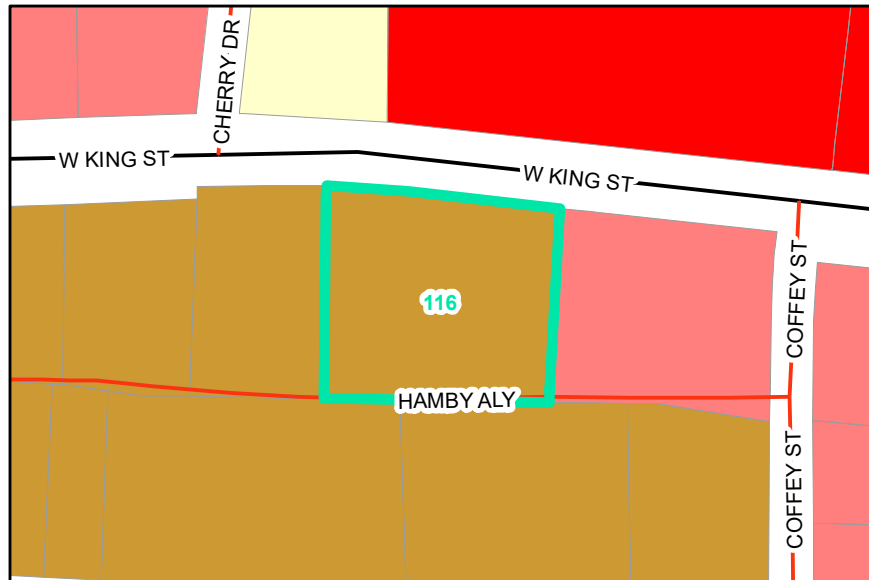

Map ID: 116

PIN: 2910-08-4211-000

Address: 205 W KING ST

Property Owner: E G M INVESTMENTS INC

Current Zoning: R3 Multiple-Family Residential

Current Use: Multi-Family

Proposed Zoning: B1 Downtown Interface

Historic District: No

Overview

Current Zoning

Proposed Zoning

 Historic District