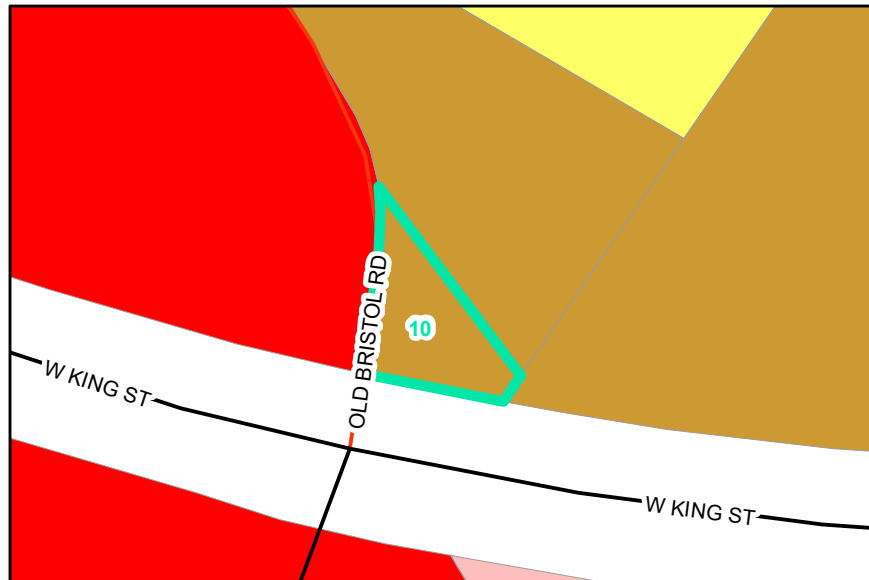

Map ID: 10

PIN: 2901-60-1036-000

Address:

Property Owner: BOONE TOWN OF

Current Zoning: R3 Multiple-Family Residential

Current Use: Government Use

Proposed Zoning: B1 Downtown Interface

Historic District: No

Overview

Current Zoning

Proposed Zoning

Historic District