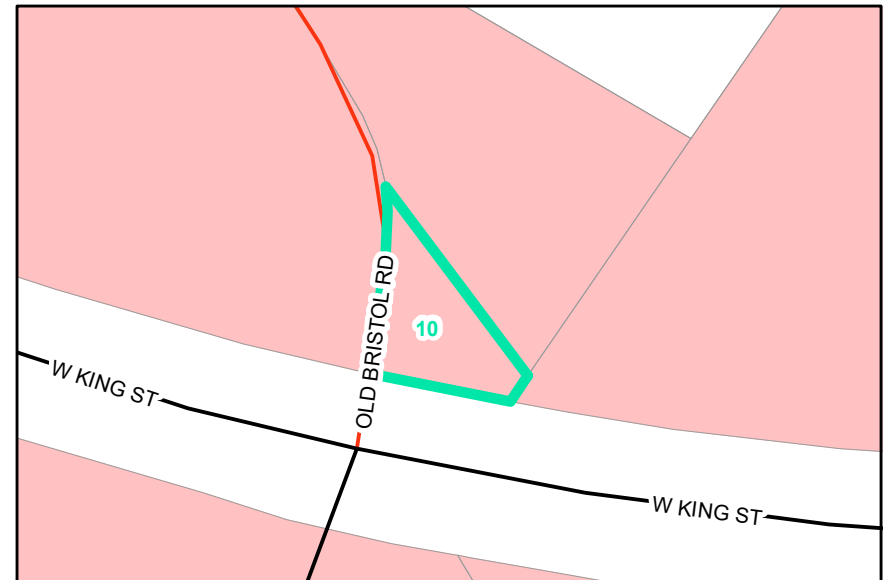

Map ID: 10

PIN: 2901-60-1036-000

Address:

Property Owner: BOONE TOWN OF

Current Zoning: R3 Multiple-Family Residential

Current Use: Government Use

Proposed Zoning: B1 Downtown Interface

Historic District: No

Overview

Current Zoning

Proposed Zoning

Historic District