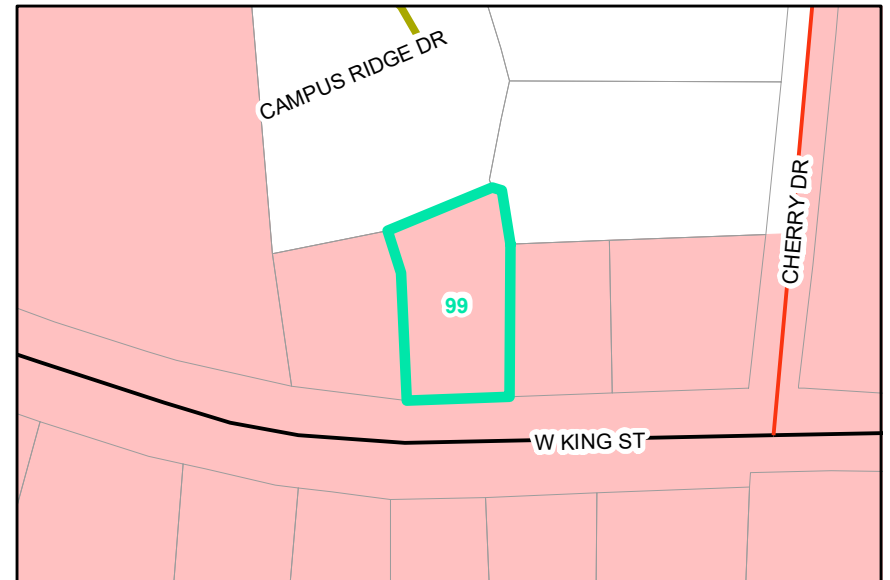

Map ID: 99

PIN: 2910-08-0460-000

Address: 270 W KING ST

Property Owner: LOVIN, JOHN FULTON,LOVIN, DENISE GLASSMAN

Current Zoning: B2 Neighborhood Business

Proposed Zoning: B1 Downtown Interface

Historic District: No

Overview

Current Zoning

Proposed Zoning