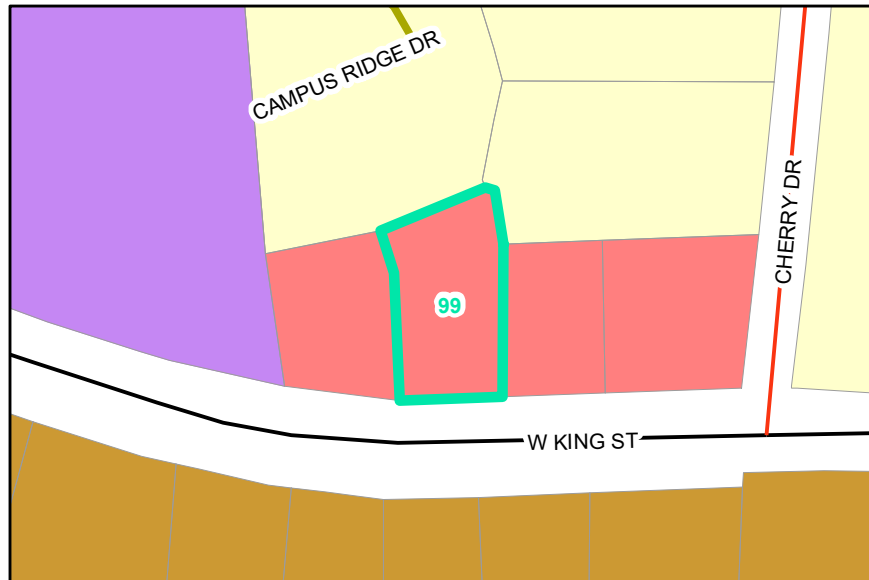

Map ID: 99

PIN: 2910-08-0460-000

Address: 270 W KING ST

Property Owner: LOVIN, JOHN FULTON,LOVIN, DENISE GLASSMAN

Current Zoning: B2 Neighborhood Business

Proposed Zoning: B1 Downtown Interface

Historic District: No

Overview

Current Zoning

Proposed Zoning