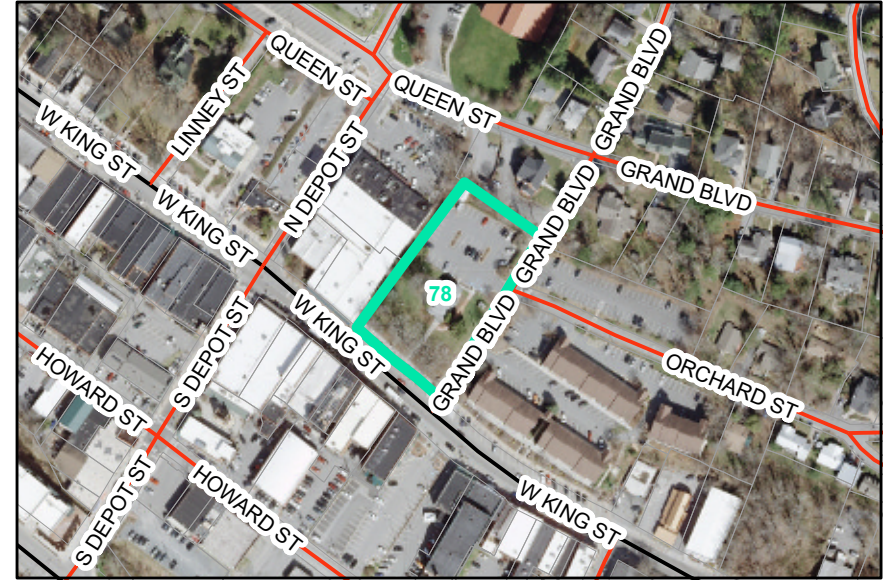

Map ID: 78

PIN: 2900-89-5144-000

Address: 604 W KING ST

Property Owner: BOONE TOWN OF

Current Zoning: B1 Central Business

Proposed Zoning: B1 Downtown Core

Historic District: Yes

Overview

Current Zoning

Proposed Zoning