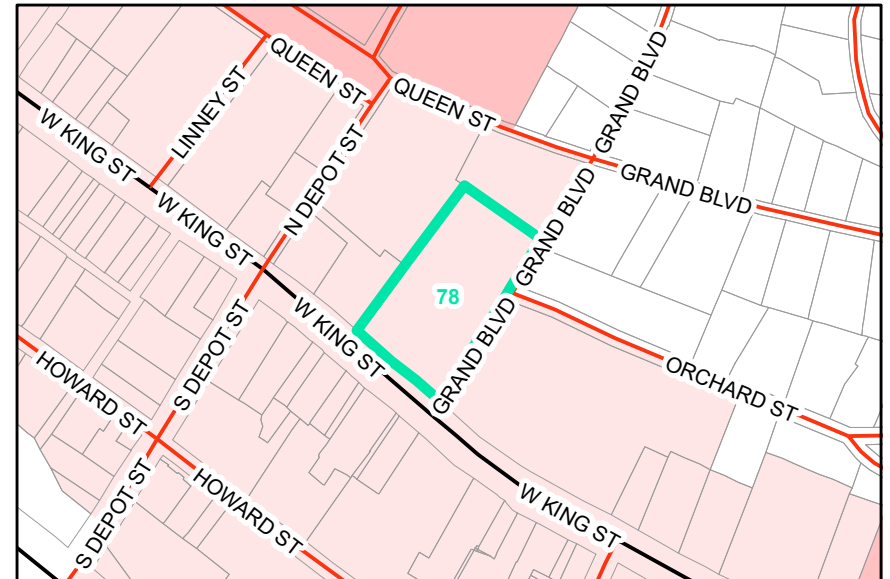

Map ID: 78

PIN: 2900-89-5144-000

Address: 604 W KING ST

Property Owner: BOONE TOWN OF

Current Zoning: B1 Central Business

Proposed Zoning: B1 Downtown Core

Historic District: Yes

Overview

Current Zoning

Proposed Zoning