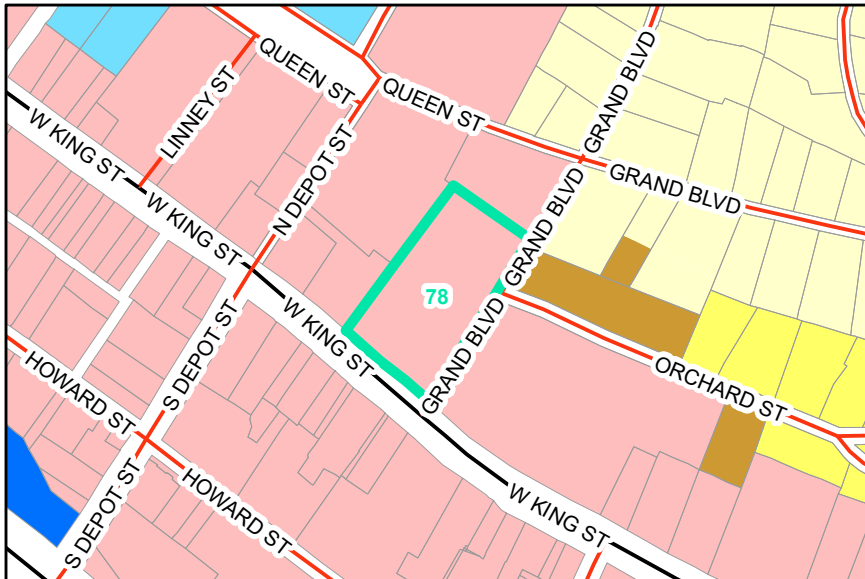

Map ID: 78

PIN: 2900-89-5144-000

Address: 604 W KING ST

Property Owner: BOONE TOWN OF

Current Zoning: B1 Central Business

Proposed Zoning: B1 Downtown Core

Historic District: Yes

Overview

Current Zoning

Proposed Zoning