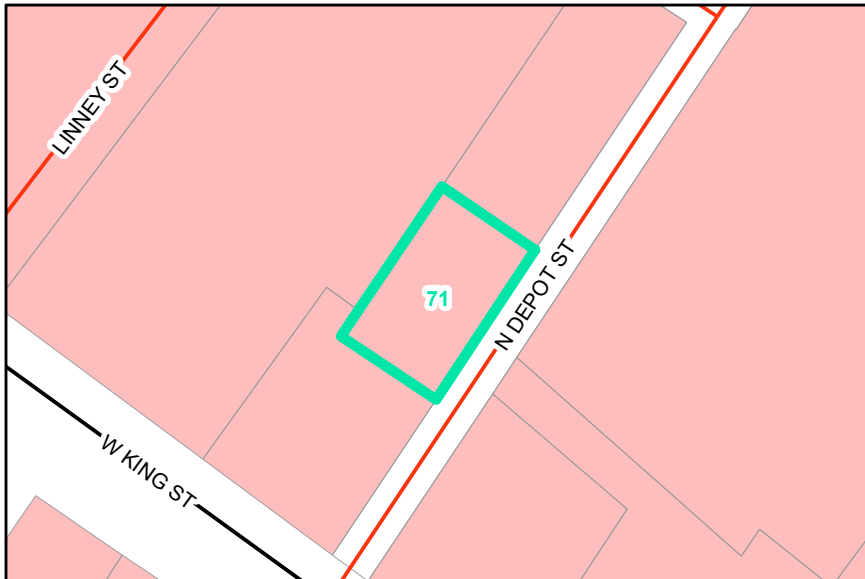

Map ID: 71
PIN: 2900-89-3300-000
Address: 129 N DEPOT ST
Property Owner: BOONE TOWN OF

Current Zoning: B1 Central Business
Proposed Zoning: B1 Downtown Core
Historic District: Yes

Overview

Current Zoning

Proposed Zoning