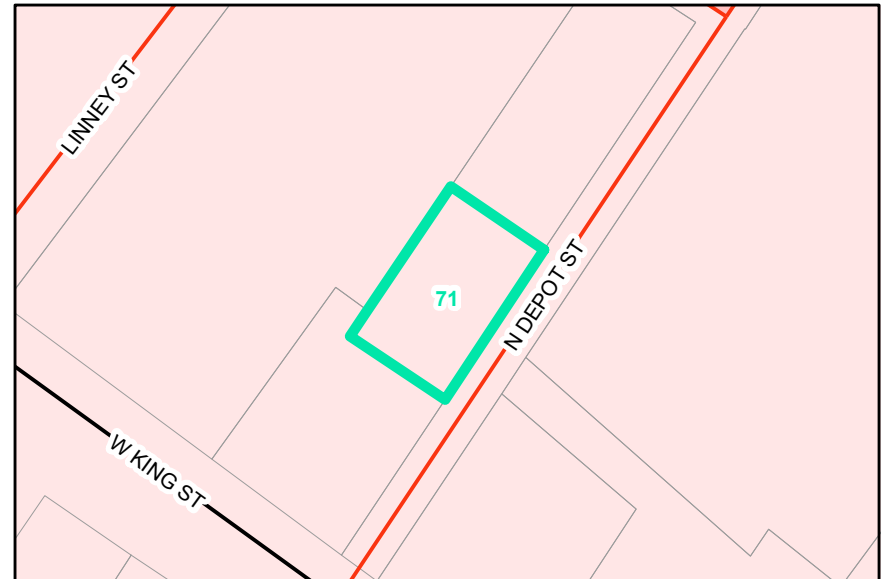

Map ID: 71
PIN: 2900-89-3300-000
Address: 129 N DEPOT ST
Property Owner: BOONE TOWN OF

Current Zoning: B1 Central Business
Proposed Zoning: B1 Downtown Core
Historic District: Yes

Overview

Current Zoning

Proposed Zoning