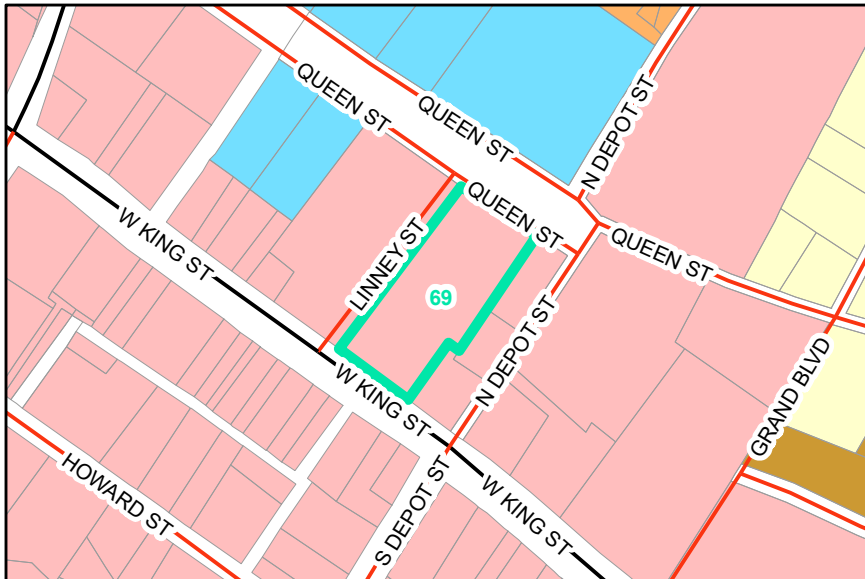

**Map ID:** 69  
**PIN:** 2900-89-2460-000  
**Address:** 680 W KING ST  
**Property Owner:** TOWN OF BOONE

**Current Zoning:** B1 Central Business  
**Proposed Zoning:** B1 Downtown Core  
**Historic District:** Yes

Overview

Current Zoning

Proposed Zoning