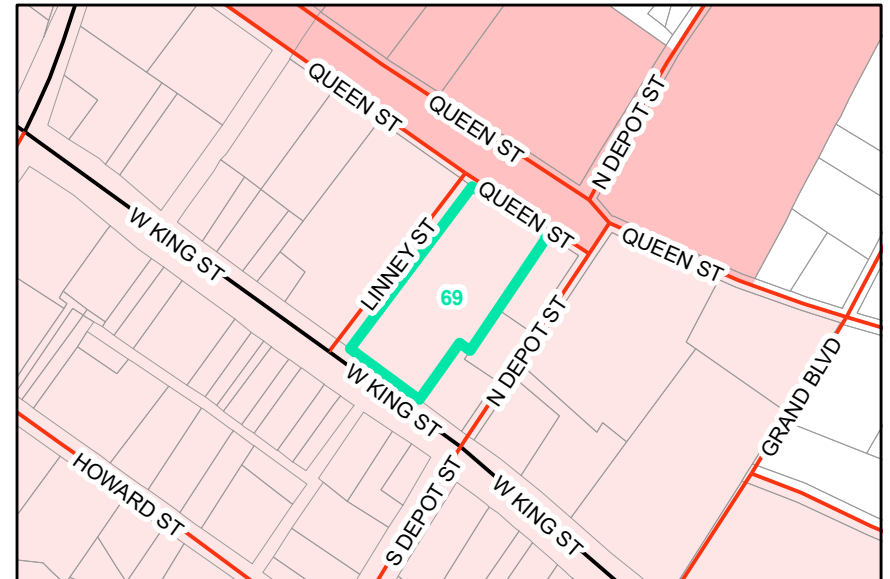

**Map ID:** 69  
**PIN:** 2900-89-2460-000  
**Address:** 680 W KING ST  
**Property Owner:** TOWN OF BOONE

**Current Zoning:** B1 Central Business  
**Proposed Zoning:** B1 Downtown Core  
**Historic District:** Yes

Overview

Current Zoning

Proposed Zoning