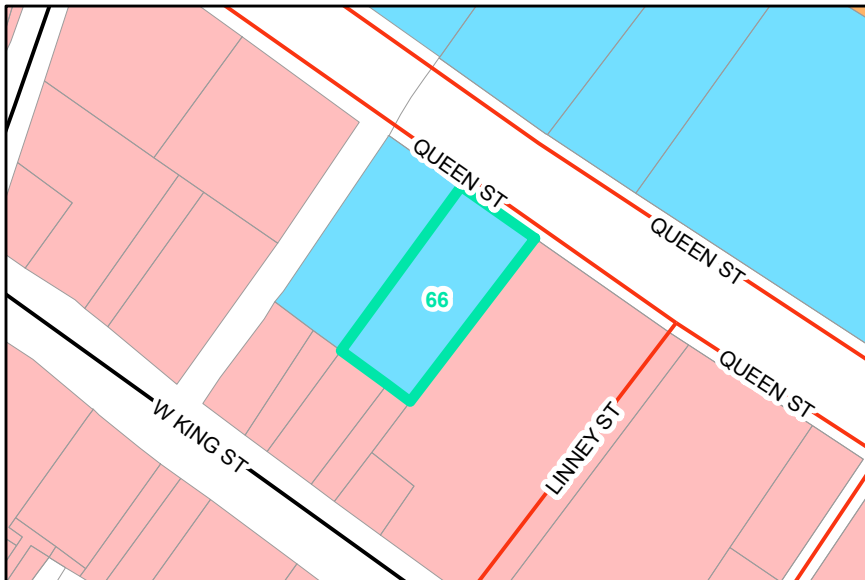

Map ID: 66

PIN: 2900-89-0578-000

Address: 237 QUEEN ST

Property Owner: LOVIN, J FULTON

Current Zoning: OI Office / Institutional

Proposed Zoning: B1 Downtown Core

Historic District: Yes

Overview

Current Zoning

Proposed Zoning