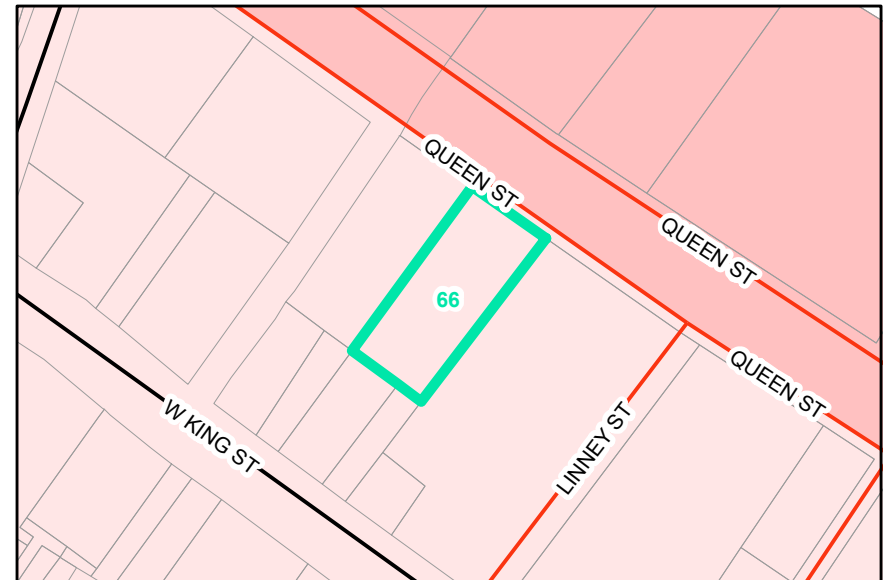

Map ID: 66

PIN: 2900-89-0578-000

Address: 237 QUEEN ST

Property Owner: LOVIN, J FULTON

Current Zoning: OI Office / Institutional

Proposed Zoning: B1 Downtown Core

Historic District: Yes

Overview

Current Zoning

Proposed Zoning