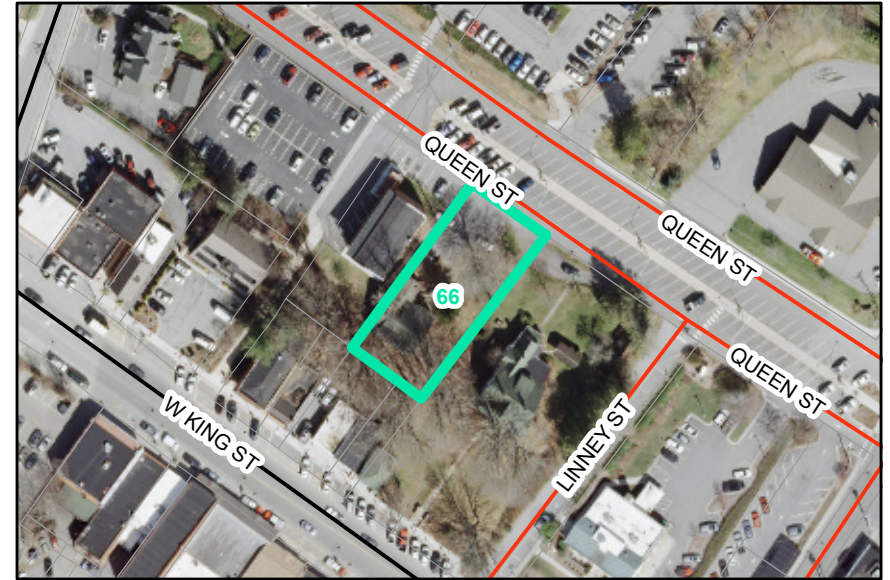

Map ID: 66

PIN: 2900-89-0578-000

Address: 237 QUEEN ST

Property Owner: LOVIN, J FULTON

Current Zoning: OI Office / Institutional

Proposed Zoning: B1 Downtown Core

Historic District: Yes

Overview

Current Zoning

Proposed Zoning