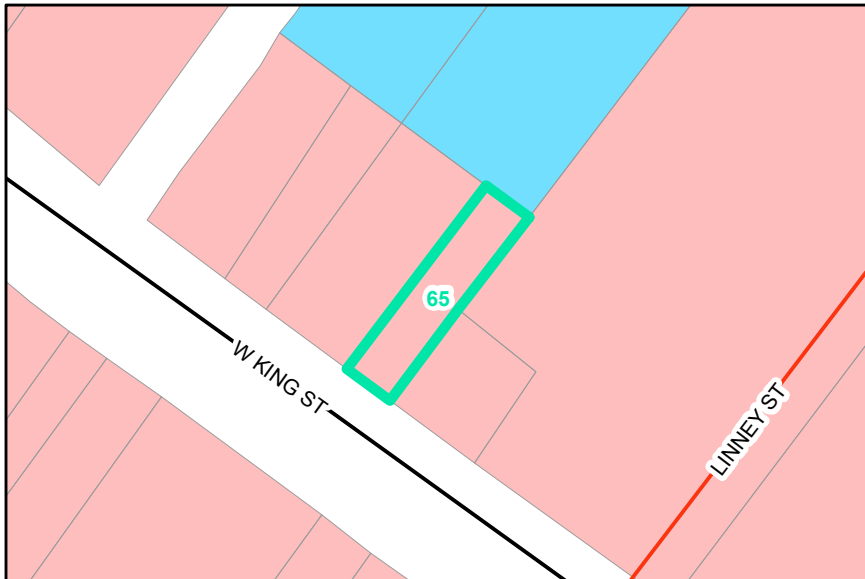

Map ID: 65

PIN: 2900-79-9493-000

Address: 724 W KING ST

Property Owner: EGGERS BROTHERS IRR TRUST, EGGERS, STACY C IV TRUSTEE

Current Zoning: B1 Central Business

Proposed Zoning: B1 Downtown Core

Historic District: Yes

Overview

Current Zoning

Proposed Zoning