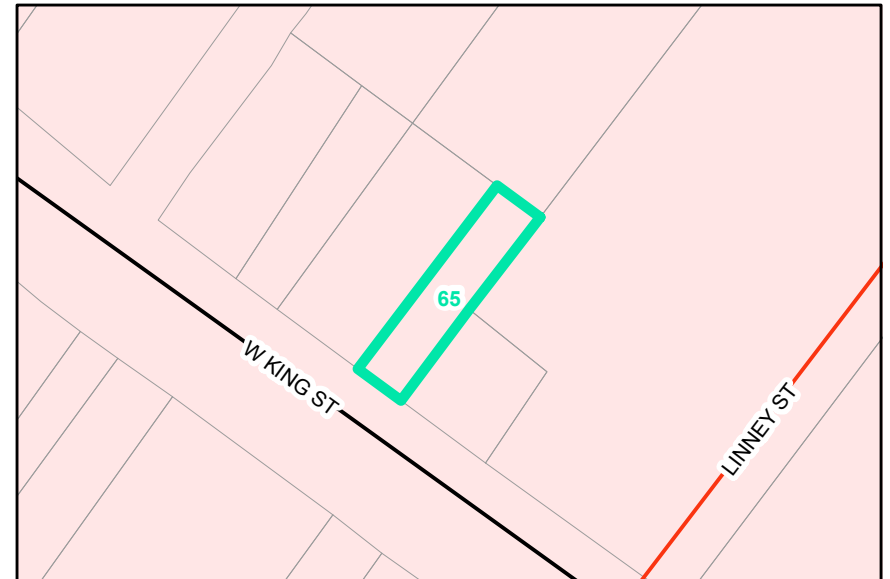

Map ID: 65

PIN: 2900-79-9493-000

Address: 724 W KING ST

Property Owner: EGGERS BROTHERS IRR TRUST, EGGERS, STACY C IV TRUSTEE

Current Zoning: B1 Central Business

Proposed Zoning: B1 Downtown Core

Historic District: Yes

Overview

Current Zoning

Proposed Zoning