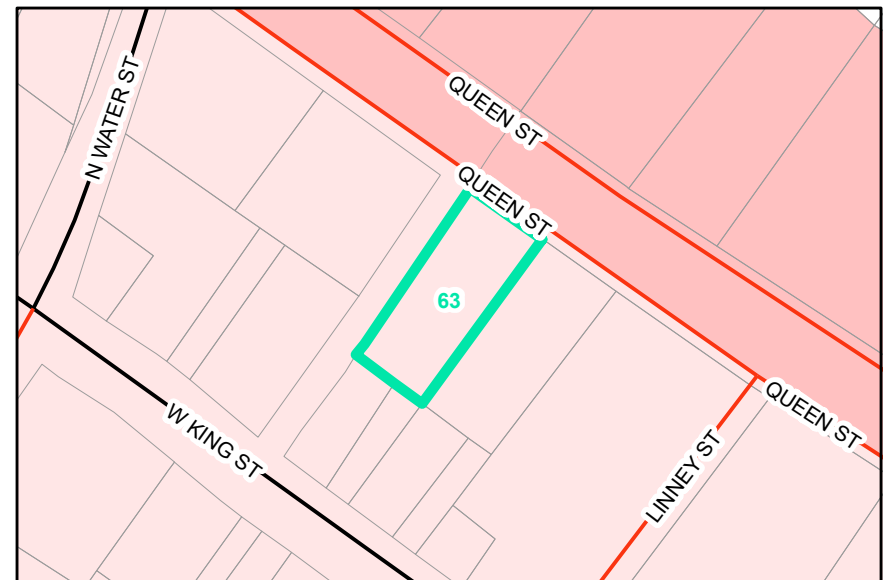

Map ID: 63

PIN: 2900-89-0611-000

Address: 247 QUEEN ST

Property Owner: WATERFALL INVESTMENTS, LLC

Current Zoning: OI Office / Institutional

Proposed Zoning: B1 Downtown Core

Historic District: Yes

Overview

Current Zoning

Proposed Zoning