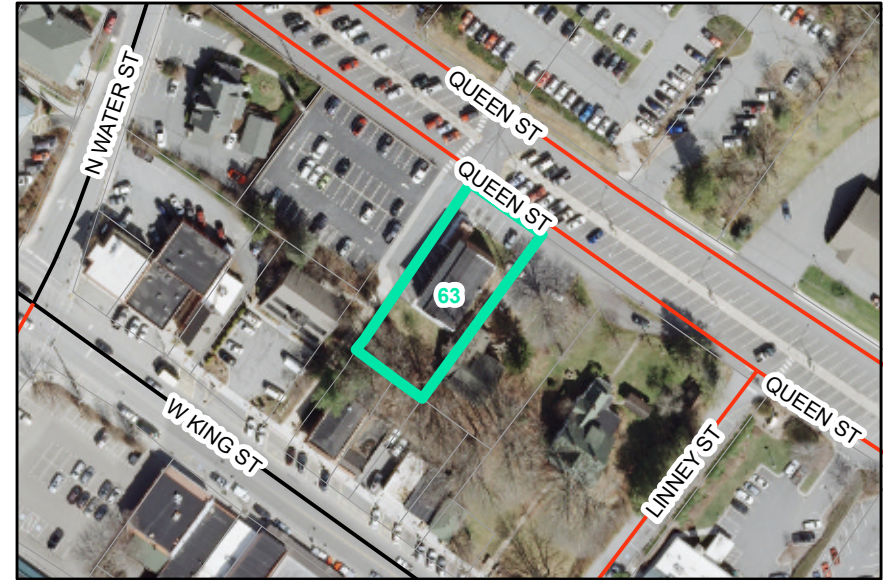

Map ID: 63

PIN: 2900-89-0611-000

Address: 247 QUEEN ST

Property Owner: WATERFALL INVESTMENTS, LLC

Current Zoning: OI Office / Institutional

Proposed Zoning: B1 Downtown Core

Historic District: Yes

Overview

Current Zoning

Proposed Zoning