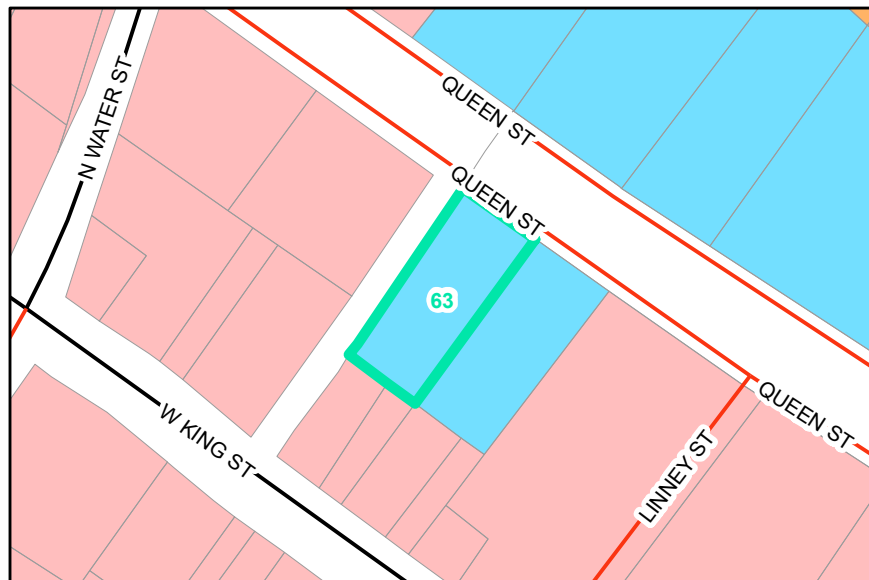

Map ID: 63

PIN: 2900-89-0611-000

Address: 247 QUEEN ST

Property Owner: WATERFALL INVESTMENTS, LLC

Current Zoning: OI Office / Institutional

Proposed Zoning: B1 Downtown Core

Historic District: Yes

Overview

Current Zoning

Proposed Zoning