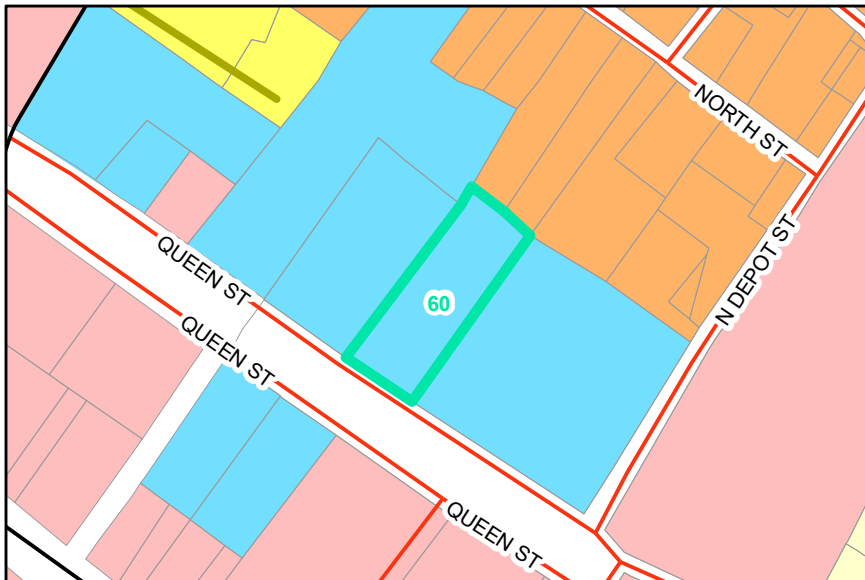

Map ID: 60

PIN: 2900-89-2756-000

Address: QUEEN ST PARKING LOT

Property Owner: BOONE TOWN OF

Current Zoning: OI Office / Institutional

Proposed Zoning: B1 Downtown Interface

Historic District: No

Overview

Current Zoning

Proposed Zoning