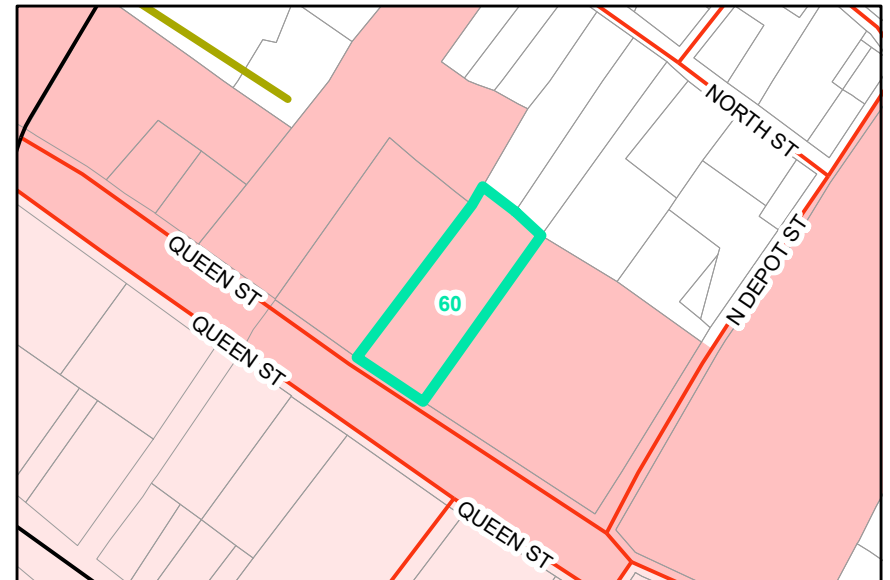

Map ID: 60

PIN: 2900-89-2756-000

Address: QUEEN ST PARKING LOT

Property Owner: BOONE TOWN OF

Current Zoning: OI Office / Institutional

Proposed Zoning: B1 Downtown Interface

Historic District: No

Overview

Current Zoning

Proposed Zoning