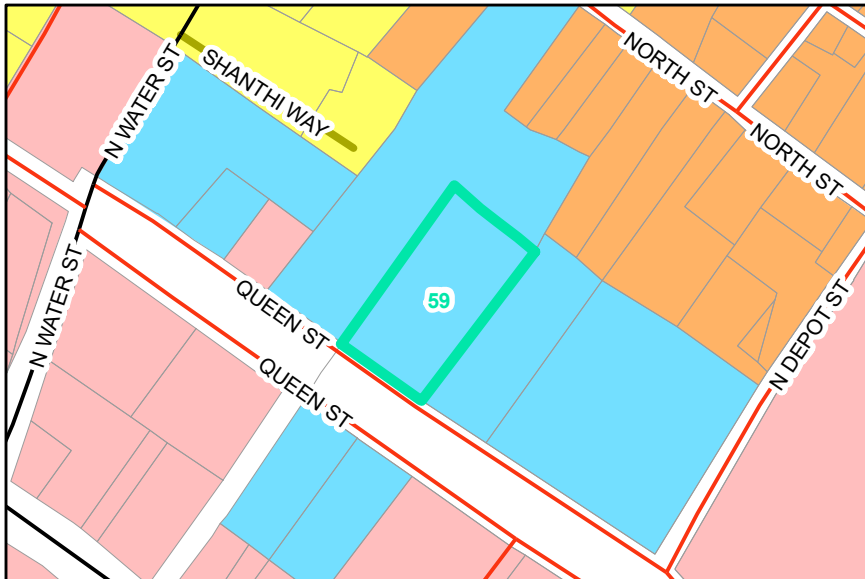

Map ID: 59

PIN: 2900-89-1872-000

Address: QUEEN ST PARKING LOT

Property Owner: BOONE TOWN OF

Current Zoning: OI Office / Institutional

Proposed Zoning: B1 Downtown Interface

Historic District: No

Overview

Current Zoning

Proposed Zoning