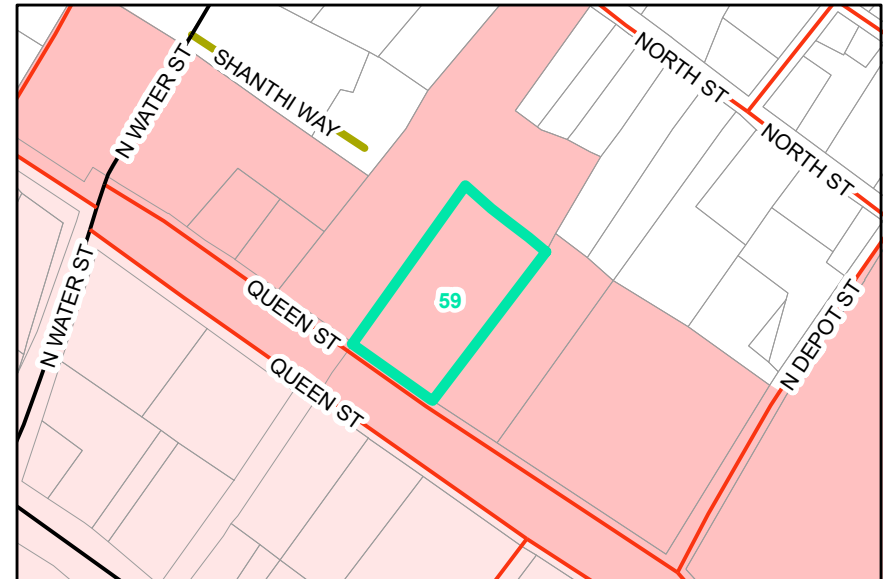

Map ID: 59

PIN: 2900-89-1872-000

Address: QUEEN ST PARKING LOT

Property Owner: BOONE TOWN OF

Current Zoning: OI Office / Institutional

Proposed Zoning: B1 Downtown Interface

Historic District: No

Overview

Current Zoning

Proposed Zoning