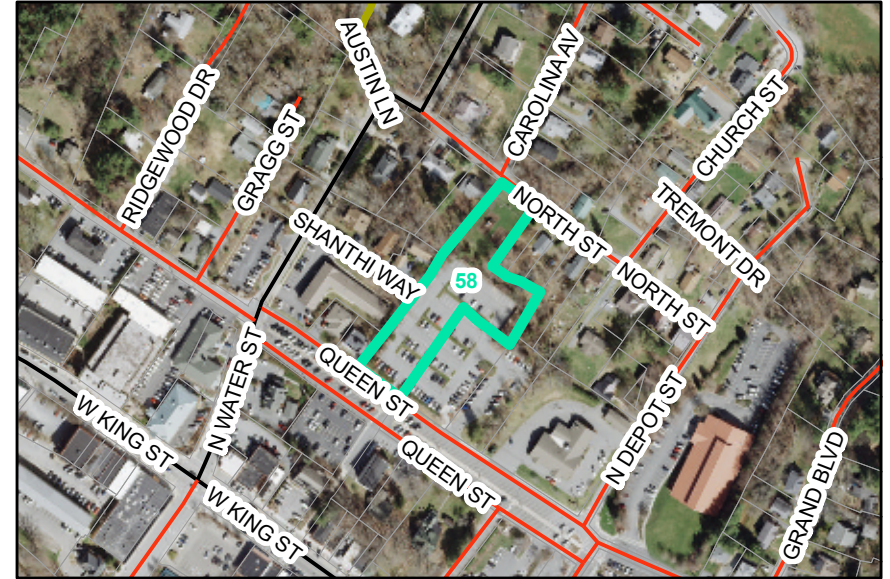

Map ID: 58

PIN: 2901-80-2018-000

Address: QUEEN ST PARKING LOT

Property Owner: BOONE TOWN OF

Current Zoning: OI Office / Institutional

Proposed Zoning: B1 Downtown Interface

Historic District: No

Overview

Current Zoning

Proposed Zoning