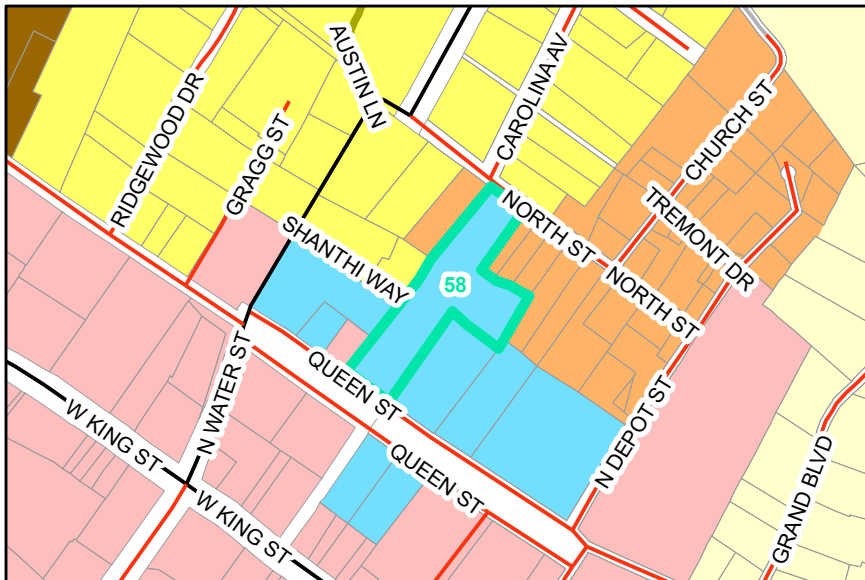

Map ID: 58

PIN: 2901-80-2018-000

Address: QUEEN ST PARKING LOT

Property Owner: BOONE TOWN OF

Current Zoning: OI Office / Institutional

Proposed Zoning: B1 Downtown Interface

Historic District: No

Overview

Current Zoning

Proposed Zoning