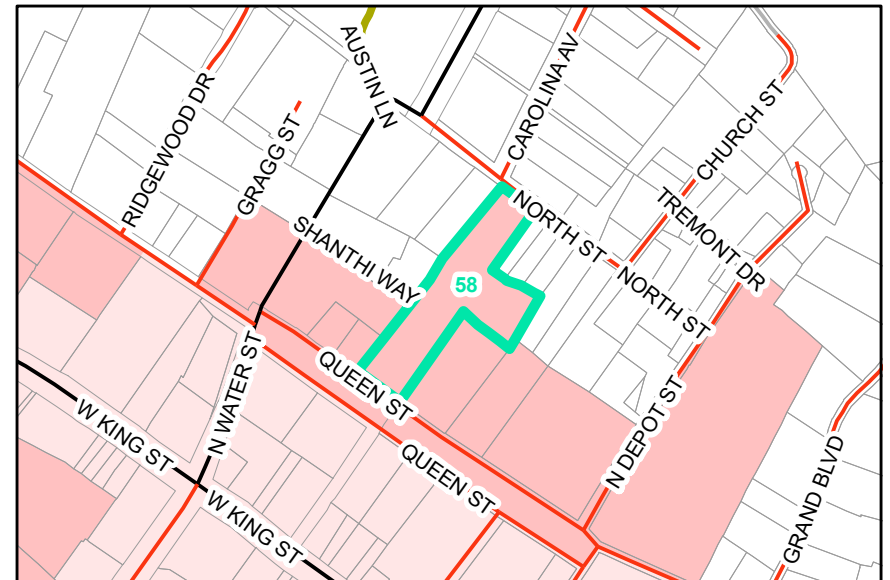

Map ID: 58

PIN: 2901-80-2018-000

Address: QUEEN ST PARKING LOT

Property Owner: BOONE TOWN OF

Current Zoning: OI Office / Institutional

Proposed Zoning: B1 Downtown Interface

Historic District: No

Overview

Current Zoning

Proposed Zoning